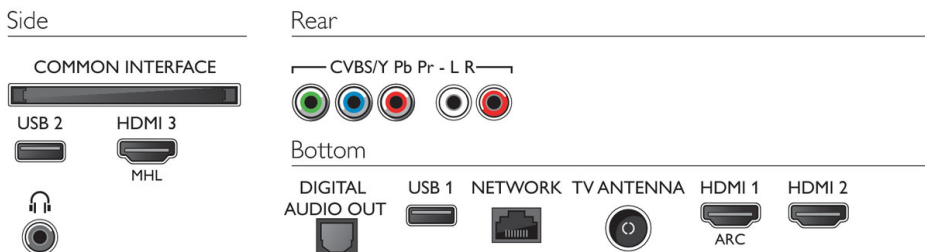

Connections

Issue date 2018-11-22

Version: 11.1.1

12 NC: 8670 001 44419
EAN: 87 18863 01162 1

© 2018 Koninklijke Philips N.V.
All Rights reserved.

Specifications are subject to change without notice.
Trademarks are the property of Koninklijke Philips N.V.
or their respective owners.

www.philips.com

* EPG and actual visibility (up to 8 days) is country and operator dependent.
* Energy consumption in kWh per year, based on the power consumption of the television operating 4 hours per day for 365 days. The actual energy consumption will depend on how the television is used.
* The TV supports DVB reception for 'Free to air' broadcast. Specific DVB operators may not be supported. An up to date list can be found in the FAQ section of the Philips support website. For some operators Conditional Access and subscription are required. Contact your operator for more information.
* (Philips) only compatible with specific Philips player device.
* Philips TV Remote app and related functionalities vary per TV model, operator, and country, as well as smart device model and OS. For more details please visit: www.philips.com/TVRemoteapp.
* Smart TV app offerings vary per TV model and country. For more details please visit: www.philips.com/smarttv.
* USB recording for digital channels only, recordings may be limited by broadcast copy protection (CI+). Country and channel restrictions may apply.
* Compatibility depends on Wifi Miracast certification & Android 4.2 or later. For more details please refer to your device documentation.
* This television contains lead only in certain parts or components where no technology alternatives exist in accordance with existing exemption clauses under the RoHS Directive.