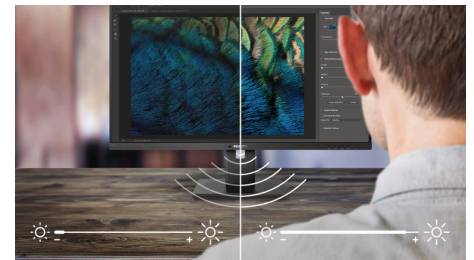

PowerSensor

PowerSensor is a built-in 'people sensor' that transmits and receives harmless infrared signals to determine if user is present and automatically reduces monitor brightness when user steps away from the desk, cutting energy costs by up to 80 percent and prolonging monitor life