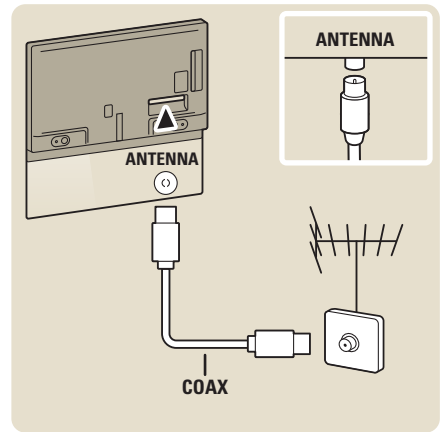

>  >
 Info | Infos
 Bilgi | Информация

>  >
 Help | Hilfe
 Aide | Guida
 Ayuda | Рѹмос
 Yardım | Рυководство

> www.philips.com/support

VESA 200x200 6M

26kg

Specifications are subject to change without notice.
Philips and the Philips' shield emblem are registered trademarks of Koninklijke Philips Electronics N.V.
and are used under license from Koninklijke Philips Electronics N.V.
All registered and unregistered trademarks are property of their respective owners.
2013 © TP Vision Netherlands B.V. All rights reserved.
www.philips.com/tv