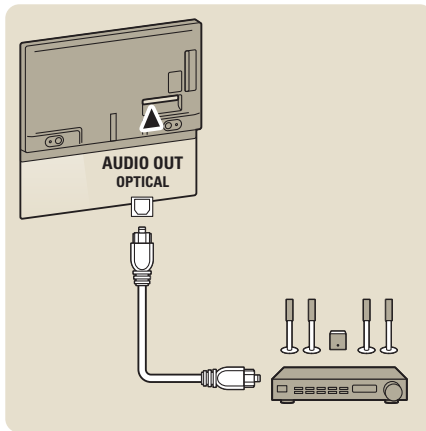

>  >
 Info | Infos
 Bilgi | Информация

>  >
 Help | Hilfe
 Aide | Guida
 Ayuda | Рѹмос
 Yardım | Рυководство

> www.philips.com/support

VESA 200x200 6M

26kg

Specifications are subject to change without notice.
Philips and the Philips' shield emblem are registered trademarks of Koninklijke Philips Electronics N.V.
and are used under license from Koninklijke Philips Electronics N.V.
All registered and unregistered trademarks are property of their respective owners.
2013 © TP Vision Netherlands B.V. All rights reserved.
www.philips.com/tv