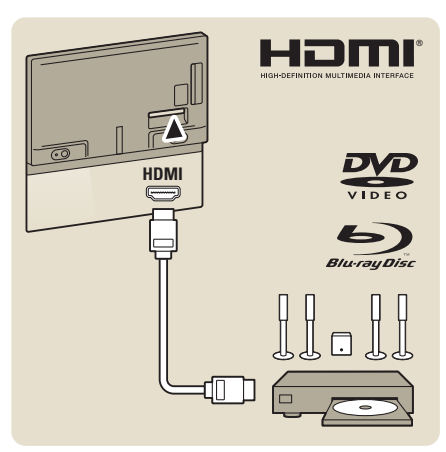

>  >
 Info | Infos
 Bilgi | Информация

>  >
 Help | Hilfe
 Aide | Guida
 Ayuda | Рѹмос
 Yardım | Рυководство

> www.philips.com/support

VESA 200x200 6M

26kg

Specifications are subject to change without notice.
Philips and the Philips' shield emblem are registered trademarks of Koninklijke Philips Electronics N.V.
and are used under license from Koninklijke Philips Electronics N.V.
All registered and unregistered trademarks are property of their respective owners.
2013 © TP Vision Netherlands B.V. All rights reserved.
www.philips.com/tv