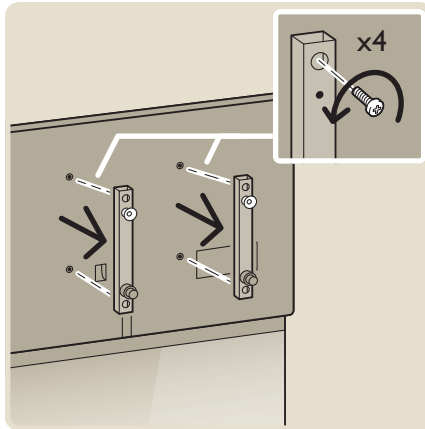

>  >
 Info | Infos
 Bilgi | Информация

>  >
 Help | Hilfe
 Aide | Guida
 Ayuda | Рѹмос
 Yardım | Рυководство

> www.philips.com/support

VESA 200x200 6M

26kg

Specifications are subject to change without notice.
Philips and the Philips' shield emblem are registered trademarks of Koninklijke Philips Electronics N.V.
and are used under license from Koninklijke Philips Electronics N.V.
All registered and unregistered trademarks are property of their respective owners.
2013 © TP Vision Netherlands B.V. All rights reserved.
www.philips.com/tv