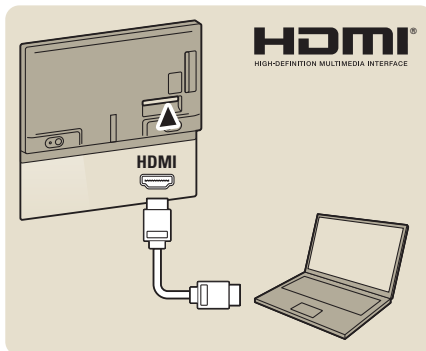

>  >
 Info | Infos
 Bilgi | Информация

>  >
 Help | Hilfe
 Aide | Guida
 Ayuda | Рѹмос
 Yardım | Рυководство

> www.philips.com/support

VESA 200x200 6M

26kg

Specifications are subject to change without notice.
Philips and the Philips' shield emblem are registered trademarks of Koninklijke Philips Electronics N.V.
and are used under license from Koninklijke Philips Electronics N.V.
All registered and unregistered trademarks are property of their respective owners.
2013 © TP Vision Netherlands B.V. All rights reserved.
www.philips.com/tv