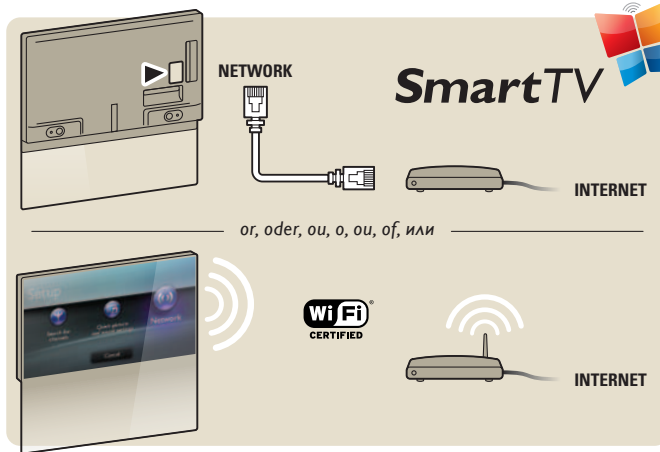

>  >
 Info | Infos
 Bilgi | Информация

>  >
 Help | Hilfe
 Aide | Guida
 Ayuda | Рѹмос
 Yardım | Рυководство

> www.philips.com/support

VESA 200x200 6M

26kg

Specifications are subject to change without notice.
Philips and the Philips' shield emblem are registered trademarks of Koninklijke Philips Electronics N.V.
and are used under license from Koninklijke Philips Electronics N.V.
All registered and unregistered trademarks are property of their respective owners.
2013 © TP Vision Netherlands B.V. All rights reserved.
www.philips.com/tv