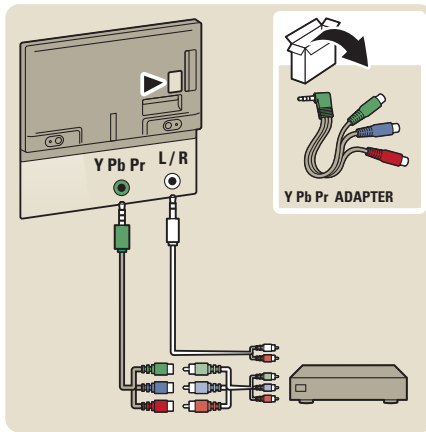

>  >
 Info | Infos
 Bilgi | Информация

>  >
 Help | Hilfe
 Aide | Guida
 Ayuda | Рѹмос
 Yardım | Рυководство

> www.philips.com/support

VESA 200x200 6M

26kg

Specifications are subject to change without notice.
Philips and the Philips' shield emblem are registered trademarks of Koninklijke Philips Electronics N.V.
and are used under license from Koninklijke Philips Electronics N.V.
All registered and unregistered trademarks are property of their respective owners.
2013 © TP Vision Netherlands B.V. All rights reserved.
www.philips.com/tv