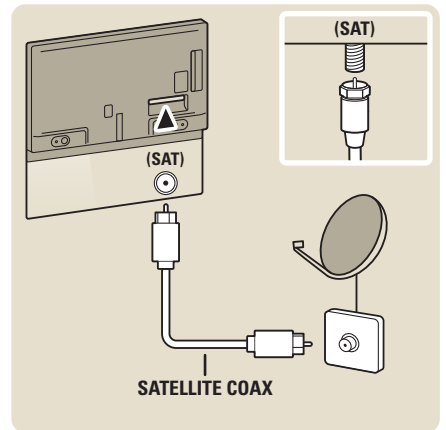

>  >
 Info | Infos
 Bilgi | Информация

>  >
 Help | Hilfe
 Aide | Guida
 Ayuda | Рѹмос
 Yardım | Рυководство

> www.philips.com/support

VESA 200x200 6M

26kg

Specifications are subject to change without notice.
Philips and the Philips' shield emblem are registered trademarks of Koninklijke Philips Electronics N.V.
and are used under license from Koninklijke Philips Electronics N.V.
All registered and unregistered trademarks are property of their respective owners.
2013 © TP Vision Netherlands B.V. All rights reserved.
www.philips.com/tv