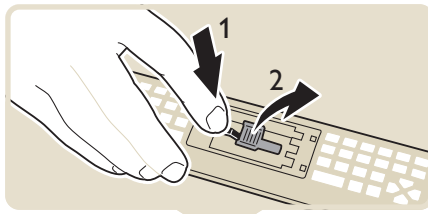

>  >
 Info | Infos
 Bilgi | Информация

>  >
 Help | Hilfe
 Aide | Guida
 Ayuda | Рѹмос
 Yardım | Рυководство

> www.philips.com/support

VESA 200x200 6M

26kg

Specifications are subject to change without notice.
Philips and the Philips' shield emblem are registered trademarks of Koninklijke Philips Electronics N.V.
and are used under license from Koninklijke Philips Electronics N.V.
All registered and unregistered trademarks are property of their respective owners.
2013 © TP Vision Netherlands B.V. All rights reserved.
www.philips.com/tv