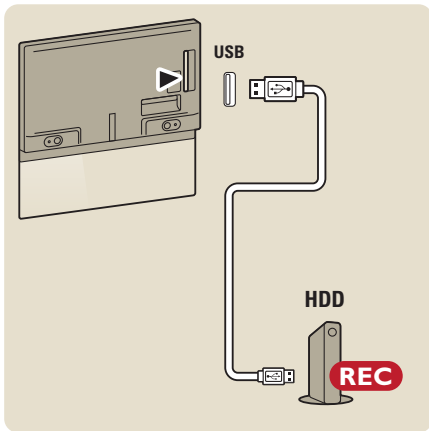

>  >
 Info | Infos
 Bilgi | Информация

>  >
 Help | Hilfe
 Aide | Guida
 Ayuda | Рѹмос
 Yardım | Рυководство

> www.philips.com/support

VESA 200x200 6M

26kg

Specifications are subject to change without notice.
Philips and the Philips' shield emblem are registered trademarks of Koninklijke Philips Electronics N.V.
and are used under license from Koninklijke Philips Electronics N.V.
All registered and unregistered trademarks are property of their respective owners.
2013 © TP Vision Netherlands B.V. All rights reserved.
www.philips.com/tv