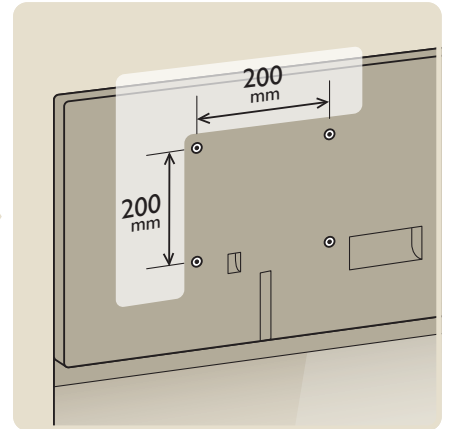

>  >
 Info | Infos
 Bilgi | Информация

>  >
 Help | Hilfe
 Aide | Guida
 Ayuda | Рѹмос
 Yardım | Рυководство

> www.philips.com/support

VESA 200x200 6M

26kg

Specifications are subject to change without notice.
Philips and the Philips' shield emblem are registered trademarks of Koninklijke Philips Electronics N.V.
and are used under license from Koninklijke Philips Electronics N.V.
All registered and unregistered trademarks are property of their respective owners.
2013 © TP Vision Netherlands B.V. All rights reserved.
www.philips.com/tv