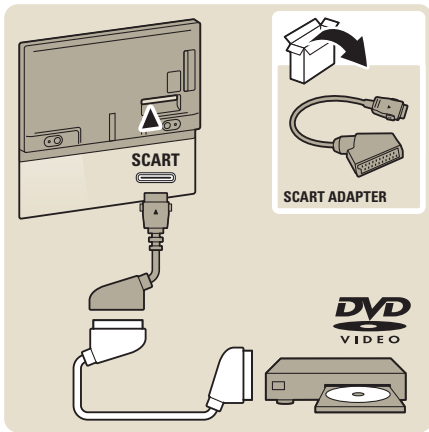

>  >
 Info | Infos
 Bilgi | Информация

>  >
 Help | Hilfe
 Aide | Guida
 Ayuda | Рѹмос
 Yardım | Рυководство

> www.philips.com/support

VESA 200x200 6M

26kg

Specifications are subject to change without notice.
Philips and the Philips' shield emblem are registered trademarks of Koninklijke Philips Electronics N.V.
and are used under license from Koninklijke Philips Electronics N.V.
All registered and unregistered trademarks are property of their respective owners.
2013 © TP Vision Netherlands B.V. All rights reserved.
www.philips.com/tv