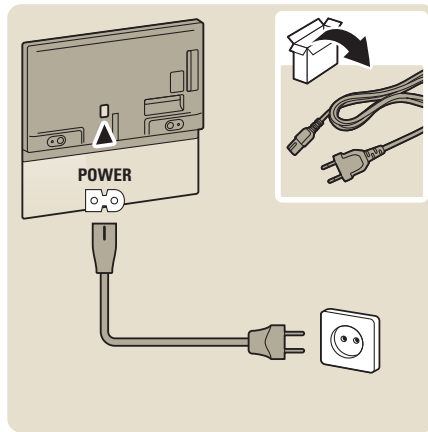

>  >
 Info | Infos
 Bilgi | Информация

>  >
 Help | Hilfe
 Aide | Guida
 Ayuda | Рѹмос
 Yardım | Рυководство

> www.philips.com/support

VESA 200x200 6M

26kg

Specifications are subject to change without notice.
Philips and the Philips' shield emblem are registered trademarks of Koninklijke Philips Electronics N.V.
and are used under license from Koninklijke Philips Electronics N.V.
All registered and unregistered trademarks are property of their respective owners.
2013 © TP Vision Netherlands B.V. All rights reserved.
www.philips.com/tv