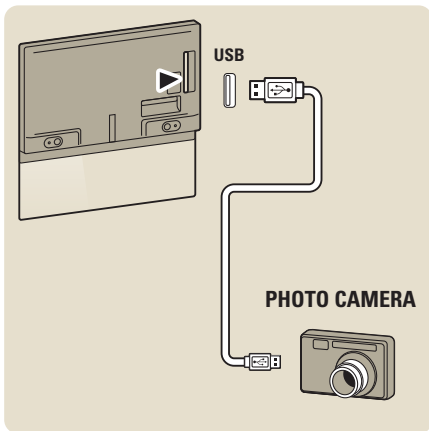

>  >
 Info | Infos
 Bilgi | Информация

>  >
 Help | Hilfe
 Aide | Guida
 Ayuda | Рѹмос
 Yardım | Рυководство

> www.philips.com/support

VESA 200x200 6M

26kg

Specifications are subject to change without notice.
Philips and the Philips' shield emblem are registered trademarks of Koninklijke Philips Electronics N.V.
and are used under license from Koninklijke Philips Electronics N.V.
All registered and unregistered trademarks are property of their respective owners.
2013 © TP Vision Netherlands B.V. All rights reserved.
www.philips.com/tv