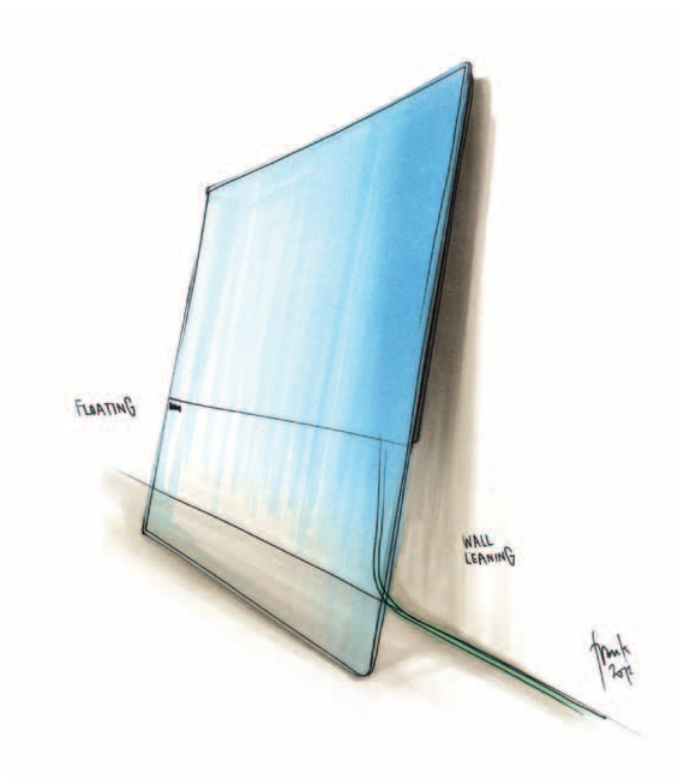

Register your product and get support at
www.philips.com/welcome

DesignLine

PHILIPS