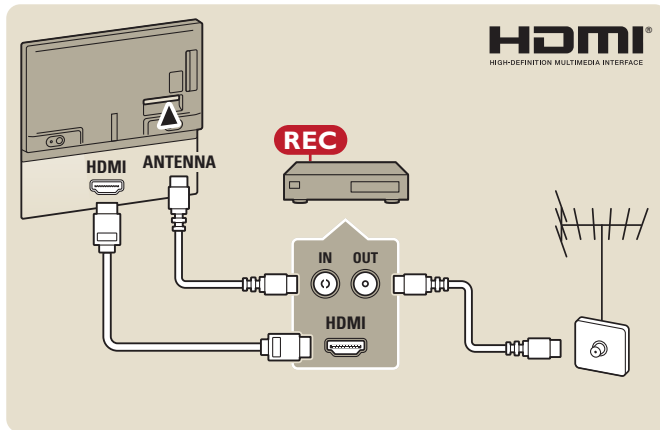

>  >
 Info | Infos
 Bilgi | Информация

>  >
 Help | Hilfe
 Aide | Guida
 Ayuda | Рѹмос
 Yardım | Рυководство

> www.philips.com/support

VESA 200x200 6M

26kg

Specifications are subject to change without notice.
Philips and the Philips' shield emblem are registered trademarks of Koninklijke Philips Electronics N.V.
and are used under license from Koninklijke Philips Electronics N.V.
All registered and unregistered trademarks are property of their respective owners.
2013 © TP Vision Netherlands B.V. All rights reserved.
www.philips.com/tv