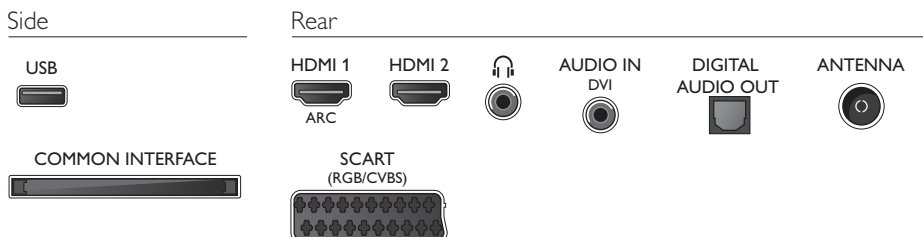

Multimedia Applications

- Video Playback Formats: Containers: AVI, MKV, H264/MPEG-4 AVC, MPEG-1, MPEG-2, MPEG-4, WMV9/VC1
- Subtitles Formats Support: .AAS, .SML, .SRT, .SSA,

.SUB, .TXT

- Music Playback Formats: AAC, AMR, LPCM, M4A, MP3, MPEG1 L1/2, WMA (v2 up to v9.2)
- Picture Playback Formats: JPEG, BMP, GIF, JPS, PNG, PNS

Supported Display Resolution

- Computer inputs: up to 1920x1080 @ 60Hz
- Video inputs: 24, 25, 30, 50, 60 Hz, up to 1920x1080p

Tuner/Reception/Transmission

- Digital TV: DVB-T/C
- MPEG Support: MPEG2, MPEG4
- Video Playback: NTSC, PAL, SECAM

Power

- Mains power: AC 220 - 240 V 50/60Hz
- Ambient temperature: 5 °C to 35 °C
- Eu Energy Label power: 51 W
- Annual energy consumption: 75 kW · h
- Energy Label Class: A+
- Standby power consumption: < 0.3 W
- Off mode power consumption: < 0.3 W
- Power Saving Features: Auto switch-off timer, Eco mode, Picture mute (for radio)

Dimensions

- Box dimensions (W x H x D): 1150 x 715 x 160 mm
- Set dimensions (W x H x D): 1069 x 626 x 93.7 mm
- Set dimensions with stand (W x H x D): 1069 x 681 x 270 mm
- Product weight: 9.9 kg
- Product weight (+stand): 12.3 kg
- Weight incl. Packaging: 13.65 kg
- VESA wall mount compatible: 400 x 200 mm

Accessories

- Included accessories: Remote Control, Table top stand, Power cord, Quick start guide, Legal and safety brochure, Warranty Leaflet

Connections

Issue date 2018-02-22

Version: 5.1.1

12 NC: 8670 001 11412
EAN: 87 12581 70988 4

© 2018 Koninklijke Philips N.V.
All Rights reserved.

Specifications are subject to change without notice.
Trademarks are the property of Koninklijke Philips N.V.
or their respective owners.

www.philips.com

* Software upgrade required for Pause TV and USB recording. For more details about the software update, please visit www.philips.com/TV and click on support.

* USB recording for digital channels only, recordings may be limited by broadcast copy protection (CI+). Country and channel restrictions may apply.

* The TV supports DVB reception for 'Free to air' broadcast. Specific DVB operators may not be supported. An up to date list can be found in the FAQ section of the Philips support website. For some operators Conditional Access and subscription are required. Contact your operator for more information.

* Energy consumption in kWh per year, based on the power consumption of the television operating 4 hours per day for 365 days. The actual energy consumption will depend on how the television is used.

* EPG and actual visibility (up to 8 days) is country and operator dependent.

* (Philips) only compatible with specific Philips player device.