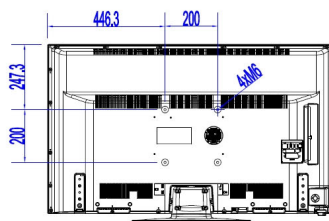

Specifications

Picture/Display

- Display: LED Full HD
- Diagonal screen size: 48 inch / 121 cm
- Aspect ratio: 16:9
- Panel resolution: 1920x1080p
- Brightness: 300 cd/m²
- Viewing angle: 178° (H) / 178° (V)
- Contrast ratio (typical): 4000

Accessories

- Included: Remote Control 22AV1407A/12, 2xAAA Batteries, Tabletop Stand, Warranty Leaflet, Legal and Safety brochure
- Optional: Setup RC 22AV9573A, Remote Control 22AV1601A/12

Power

- Mains power: AC 220-240V; 50-60Hz
- Energy Label Class: A++
- Eu Energy Label power: 46 W
- Annual energy consumption: 67 kWh
- Standby power consumption: <0.3 W
- Power Saving Features: Eco mode
- Ambient temperature: 5 °C to 45 °C

Dimensions

- Set dimensions (W x H x D): 1093 x 642 x 81/97 mm

- Set dimensions with stand (W x H x D): 1093 x 681 x 220 mm
- Product weight: 10.1 kg
- Product weight (+stand): 11.0 kg
- VESA wall mount compatible: M6, 200 x 200 mm