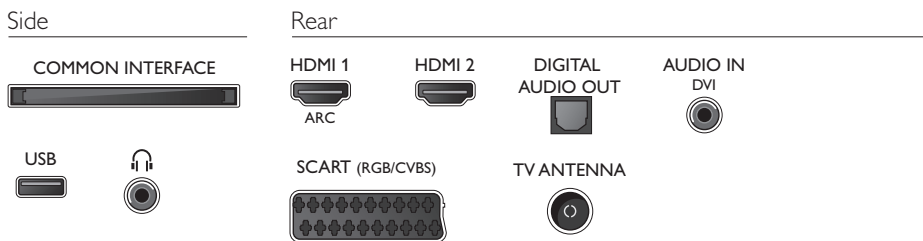

Accessories

- Included accessories: Remote Control, 2 x AAA Batteries, Table top stand, Power cord, Quick start guide, Legal and safety brochure, Warranty Leaflet

Connections

Issue date 2018-02-22

Version: 5.3.1