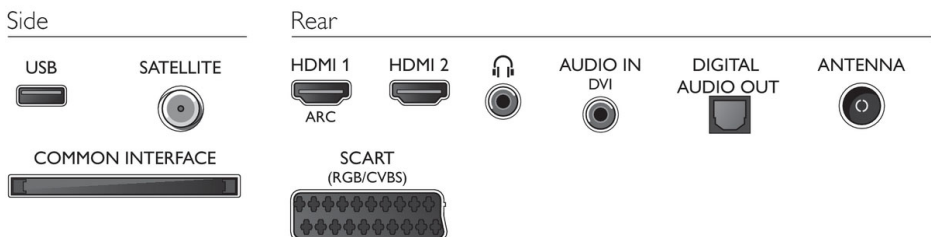

Multimedia Applications

- Video Playback Formats: Containers: AVI, MKV, H264/MPEG-4 AVC, MPEG-1, MPEG-2, MPEG-4,

WMV9/VC1

- Subtitles Formats Support: .AAS, .SMI, .SRT, .SSA, .SUB, .TXT
- Music Playback Formats: AAC, AMR, LPCM, M4A, MP3, MPEG1 L1/2, WMA (v2 up to v9.2)
- Picture Playback Formats: JPEG, BMP, GIF, JPS, PNG, PNS

Supported Display Resolution

- Computer inputs: up to 1920x1080 @ 60Hz
- Video inputs: 24, 25, 30, 50, 60 Hz, up to 1920x1080p

Tuner/Reception/Transmission

- Digital TV: DVB-T/C/S/S2
- MPEG Support: MPEG2, MPEG4
- Video Playback: NTSC, PAL, SECAM

Power

- Mains power: AC 220 - 240 V 50/60Hz
- Ambient temperature: 5 °C to 35 °C
- Eu Energy Label power: 61 W
- Annual energy consumption: 90 kW ·h
- Standby power consumption: < 0.3 W
- Energy Label Class: A+
- Power Saving Features: Auto switch-off timer, Eco mode, Picture mute (for radio)
- Off mode power consumption: < 0.3 W

Dimensions

- Box dimensions (W x H x D): 1160 x 720 x 133 mm
- Set dimensions (W x H x D): 1082 x 625 x 57 mm
- Set dimensions with stand (W x H x D): 1082 x 681 x 250 mm
- Product weight: 11 kg
- Product weight (+stand): 13.4 kg
- VESA wall mount compatible: 400 x 200 mm
- Weight incl. Packaging: 16.4 kg

Accessories

- Included accessories: Remote Control, Table top stand, Power cord, Quick start guide, Legal and safety brochure, Warranty Leaflet

Connections

Issue date 2019-06-13

Version: 4.0.1

12 NC: 8670 001 11448
EAN: 87 12581 71016 3

© 2019 Koninklijke Philips N.V.
All Rights reserved.

Specifications are subject to change without notice.
Trademarks are the property of Koninklijke Philips N.V.
or their respective owners.

www.philips.com

* The TV supports DVB reception for 'Free to air' broadcast. Specific DVB operators may not be supported. An up to date list can be found in the FAQ section of the Philips support website. For some operators Conditional Access and subscription are required. Contact your operator for more information.

* Energy consumption in kWh per year, based on the power consumption of the television operating 4 hours per day for 365 days. The actual energy consumption will depend on how the television is used.

* (Philips) only compatible with specific Philips player device.

* EPG and actual visibility (up to 8 days) is country and operator dependent.

* Software upgrade required for Pause TV and USB recording. For more details about the software update, please visit www.philips.com/TV and click on support.