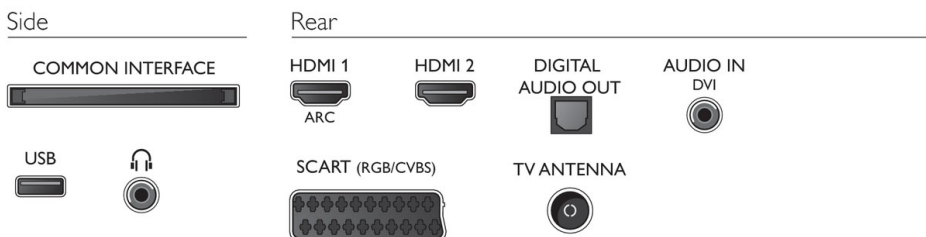

Multimedia Applications

- Video Playback Formats: Containers: AVI, MKV, H264/MPEG-4 AVC, MPEG-1, MPEG-2, MPEG-4, WMV9/VC1
- Subtitles Formats Support: .SML, .SRT, .SSA, .SUB, .TXT, .ASS

- Music Playback Formats: AAC, MP3, WAV, WMA (v2 up to v9.2)
- Picture Playback Formats: JPEG, BMP, GIF, PNG

Supported Display Resolution

- Computer inputs: up to 1920x1080 @ 60Hz
- Video inputs: 24, 25, 30, 50, 60 Hz, up to 1920x1080p

Tuner/Reception/Transmission

- Digital TV: DVB-T/T2/C
- MPEG Support: MPEG2, MPEG4
- Video Playback: NTSC, PAL, SECAM

Power

- Mercury content: 0 mg
- Presence of lead: Yes*
- Mains power: AC 220 - 240 V 50/60Hz
- Ambient temperature: 5 °C to 35 °C
- Eu Energy Label power: 56 W
- Annual energy consumption: 82 kW h
- Energy Label Class: A+
- Standby power consumption: <0.3W
- Off mode power consumption: 0.5 W
- Power Saving Features: Auto switch-off timer, Eco mode, Picture mute (for radio)

Dimensions

- TV stand width distance: 640.1 mm
- Box dimensions (W x H x D): 1160 x 715 x 131 mm
- Set dimensions (W x H x D): 1082 x 637 x 78 mm
- Set dimensions with stand (W x H x D): 1082 x 676 x 231 mm
- Product weight: 12.4 kg
- Product weight (+stand): 12.6 kg
- Weight incl. Packaging: 15.5 kg
- VESA wall mount compatible: 200 x 200 mm

Accessories

- Included accessories: Remote Control, 2 x AAA Batteries, Table top stand, Power cord, Quick start guide, Legal and safety brochure

Connections

Issue date 2019-06-18

Version: 4.0.1

12 NC: 8670 001 34996
EAN: 87 18863 00770 9

© 2019 Koninklijke Philips N.V.
All Rights reserved.

Specifications are subject to change without notice.
Trademarks are the property of Koninklijke Philips N.V.
or their respective owners.

www.philips.com

* EPG and actual visibility (up to 8 days) is country and operator dependent.

* Energy consumption in kWh per year, based on the power consumption of the television operating 4 hours per day for 365 days. The actual energy consumption will depend on how the television is used.

* The TV supports DVB reception for 'Free to air' broadcast. Specific DVB operators may not be supported. An up to date list can be found in the FAQ section of the Philips support website. For some operators Conditional Access and subscription are required. Contact your operator for more information.

* (Philips) only compatible with specific Philips player device.