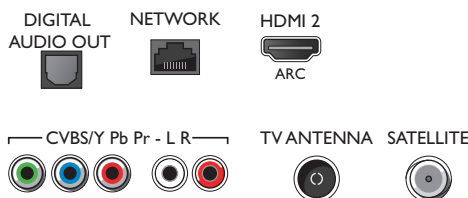

Rear

Issue date 2018-03-12

Version: 13.3.1

12 NC: 8670 001 39133
EAN: 87 18863 01006 8

© 2018 Koninklijke Philips N.V.
All Rights reserved.

Specifications are subject to change without notice.
Trademarks are the property of Koninklijke Philips N.V.
or their respective owners.

www.philips.com

* EPG and actual visibility (up to 8 days) is country and operator dependent.

* Energy consumption in kWh per year, based on the power consumption of the television operating 4 hours per day for 365 days. The actual energy consumption will depend on how the television is used.

* The TV supports DVB reception for 'Free to air' broadcast. Specific DVB operators may not be supported. An up to date list can be found in the FAQ section of the Philips support website. For some operators Conditional Access and subscription are required. Contact your operator for more information.

* (Philips) only compatible with specific Philips player device.