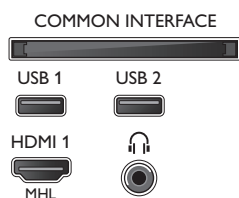

Dimensions

- TV stand width distance: 631.36 mm
- Box dimensions (W x H x D): 1200 x 740 x 160 mm
- Set dimensions (W x H x D): 1099.18 x 645.4 x 79 mm
- Set dimensions with stand (W x H x D): 1099.18 x 695.93 x 258.91 mm
- Product weight: 11.12 kg
- Product weight (+stand): 13.7 kg
- Weight incl. Packaging: 16.9 kg
- VESA wall mount compatible: 400 x 200 mm

Accessories

- Included accessories: Remote Control, Table top stand, Power cord, Quick start guide, Legal and safety brochure, 2 x AAA Batteries

Smart TV Features

- Ease of Installation: Auto detect Philips devices, Device connection wizard, Network installation wizard, Settings assistant wizard
- Ease of Use: One-stop Smart Menu button, Onscreen Usermanual
- Firmware upgradeable: Firmware auto upgrade wizard, Firmware upgradeable via USB, Online firmware upgrade
- Interactive TV: HbbTV
- Philips TV Remote app*: Apps, Channels, Control, NowOnTV, TV Guide, Video On Demand
- Program: Pause TV, USB Recording*
- Screen Format Adjustments: Basic - Fill Screen, Fit to Screen, Zoom, Stretch
- SmartTV apps*: Online Video Stores, Open Internet Browser, Social TV, TV on Demand, Youtube
- User Interaction: SimplyShare

Connections

Side