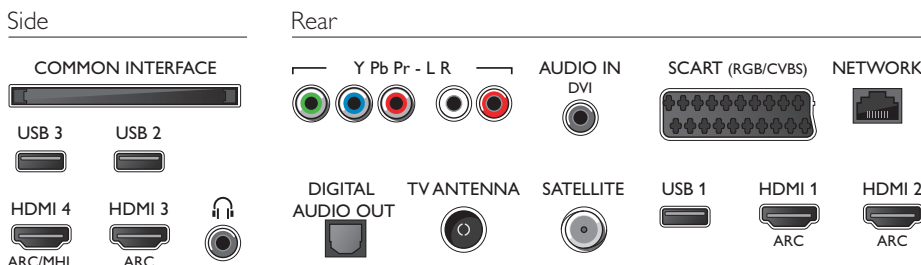

Dimensions

- Box dimensions (W x H x D): 1200 x 747 x 160 mm
- TV stand width distance: 827.67 mm
- Set dimensions (W x H x D): 1099 x 645 x 79 mm
- Set dimensions with stand (W x H x D): 1099 x 699 x 213 mm
- Product weight: 11 kg
- Product weight (+stand): 11.3 kg
- Weight incl. Packaging: 14.7 kg
- VESA wall mount compatible: 400 x 200 mm

Accessories

- Included accessories: Remote Control, 2 x AA Batteries, Table top stand, Power cord, Quick start guide, Legal and safety brochure

Connections

Issue date 2017-05-05

Version: 16.0.2

12 NC: 8670 001 35011
EAN: 87 18863 00783 9