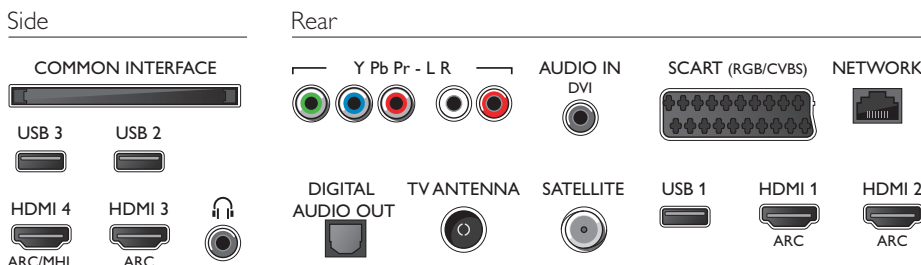

Dimensions

- Box dimensions (W x H x D): 1200 x 747 x 160 mm
- TV stand width distance: 827.67 mm
- Set dimensions (W x H x D): 1099 x 645 x 79 mm
- Set dimensions with stand (W x H x D): 1099 x 699 x 213 mm
- Product weight: 11 kg
- Product weight (+stand): 11.3 kg
- Weight incl. Packaging: 14.7 kg
- VESA wall mount compatible: 400 x 200 mm

Accessories

- Included accessories: Remote Control, 2 x AA Batteries, Table top stand, Power cord, Quick start guide, Legal and safety brochure

Connections

Issue date 2018-04-27

Version: 16.0.2

12 NC: 8670 001 35011
EAN: 87 18863 00783 9