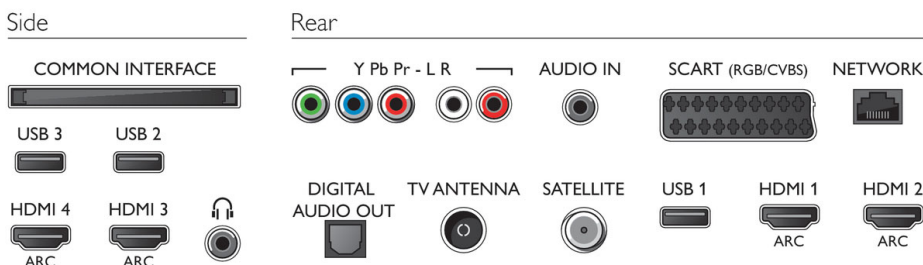

Connections

Issue date 2018-11-30

Version: 5.1.1

12 NC: 8670 001 23882
EAN: 87 18863 00326 8

© 2018 Koninklijke Philips N.V.
All Rights reserved.

Specifications are subject to change without notice. Trademarks are the property of Koninklijke Philips N.V. or their respective owners.

www.philips.com

* Parents should monitor their children during 3D viewing and ensure they do not experience any discomfort as mentioned above. Watching 3D is not recommended for children under 6 years of age as their visual system is not fully developed yet.
* EPG and actual visibility (up to 8 days) is country and operator dependent.
* Android App offerings vary per country. For more details please visit your local Google Play Store.
* Energy consumption in kWh per year, based on the power consumption of the television operating 4 hours per day for 365 days. The actual energy consumption will depend on how the television is used.
* Cloud Gaming offering depends on game providers.
* The TV supports DVB reception for 'Free to air' broadcast. Specific DVB operators may not be supported. An up to date list can be found in the FAQ section of the Philips support website. For some operators Conditional Access and subscription are required. Contact your operator for more information.
* (Philips) only compatible with specific Philips player device.
* Google Cast functionality is subject to Google Cast Ready apps and devices. For more details please visit Google Cast product page.
* Philips TV Remote app and related functionalities vary per TV model, operator, and country, as well as smart device model and OS. For more details please visit: www.philips.com/TVRemoteapp.
* Smart TV app offerings vary per TV model and country. For more details please visit: www.philips.com/smarttv.
* USB recording for digital channels only, recordings may be limited by broadcast copy protection (CI+). Country and channel restrictions may apply.