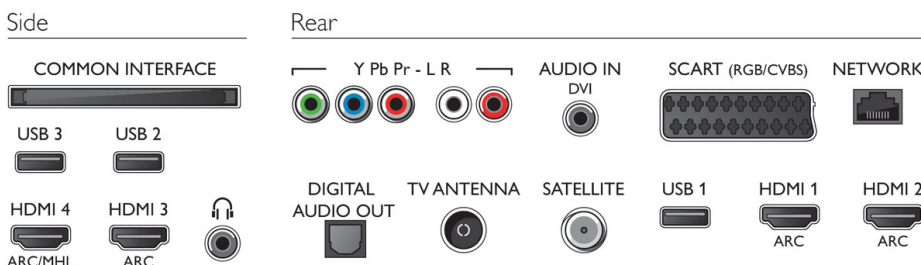

Dimensions

- Box dimensions (W x H x D): 1185 x 780 x 160 mm
- TV stand width distance: 647.9 mm
- Set dimensions (W x H x D): 1093 x 661 x 61 mm
- Set dimensions with stand (W x H x D): 1093 x 709 x 205 mm
- Wall mount compatible: 200 x 200 mm
- Product weight: 17.9 kg
- Product weight (+stand): 21.6 kg
- Weight incl. Packaging: 25.3 kg

Accessories

- Included accessories: Remote Control, 2 x AA Batteries, Table top stand, Power cord, Quick start guide, Legal and safety brochure

Connections

Issue date 2022-10-25

Version: 14.1.1

12 NC: 8670 001 35073
EAN: 87 18863 00824 9