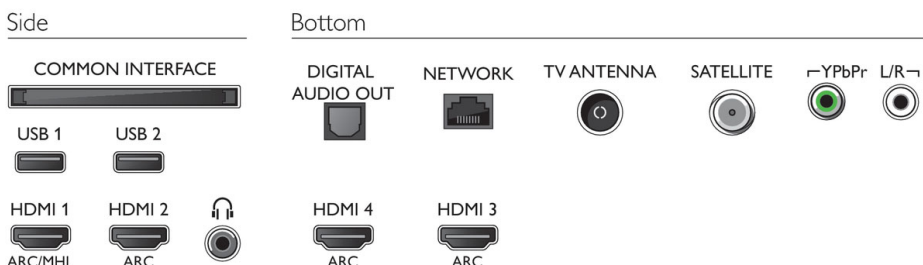

Connections

Issue date 2019-02-17

Version: 9.0.1

12 NC: 8670 001 51808
EAN: 87 18863 01512 4

© 2019 Koninklijke Philips N.V.
All Rights reserved.

Specifications are subject to change without notice.
Trademarks are the property of Koninklijke Philips N.V.
or their respective owners.

www.philips.com

* EPG and actual visibility (up to 8 days) is country and operator dependent.

* Android App offerings vary per country. For more details please visit your local Google Play Store.

* Energy consumption in kWh per year, based on the power consumption of the television operating 4 hours per day for 365 days. The actual energy consumption will depend on how the television is used.

* The TV supports DVB reception for 'Free to air' broadcast. Specific DVB operators may not be supported. An up to date list can be found in the FAQ section of the Philips support website. For some operators Conditional Access and subscription are required. Contact your operator for more information.

* Philips TV Remote app and related functionalities vary per TV model, operator, and country, as well as smart device model and OS. For more details please visit: www.philips.com/TVRemoteapp.

* Smart TV app offerings vary per TV model and country. For more details please visit: www.philips.com/smarttv.

* USB recording for digital channels only, recordings may be limited by broadcast copy protection (CI+). Country and channel restrictions may apply.

* Please note that your Amazon Apps may not always be available in your country. (Currently Amazon apps works only in UK, Germany, Austria)

* This television contains lead only in certain parts or components where no technology alternatives exist in accordance with existing exemption clauses under the RoHS Directive.

* Google Assistant built-in will come as a software update for 2018 Android TVs.

* HDMI connection is required for soundbar, speaker and other audio device.

* Its functionality is subject to ChromeCast built-in apps and smart devices. For more details, please visit ChromeCast built-in product pages.