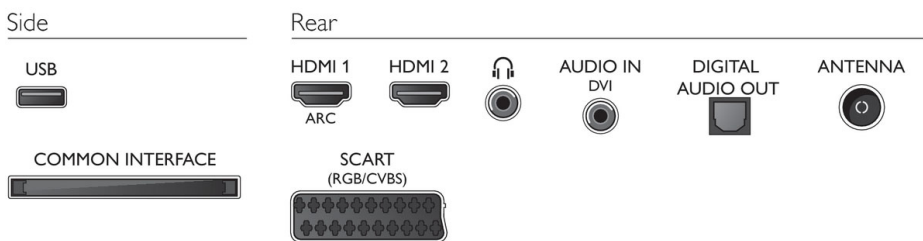

Multimedia Applications

- Video Playback Formats: Containers: AVI, MKV, H264/MPEG-4 AVC, MPEG-1, MPEG-2, MPEG-4, WMV9/VC1
- Subtitles Formats Support: .AAS, .SMI, .SRT, .SSA,

.SUB, .TXT

- Music Playback Formats: AAC, AMR, LPCM, M4A, MP3, MPEG1 L1/2, WMA (v2 up to v9.2)
- Picture Playback Formats: JPEG, BMP, GIF, JPS, PNG, PNS

Supported Display Resolution

- Computer inputs: up to 1920x1080 @ 60Hz
- Video inputs: 24, 25, 30, 50, 60 Hz, up to 1920x1080p

Tuner/Reception/Transmission

- Digital TV: DVB-T/C
- MPEG Support: MPEG2, MPEG4
- Video Playback: NTSC, PAL, SECAM

Power

- Mains power: AC 220 - 240 V 50/60Hz
- Ambient temperature: 5 °C to 35 °C
- Eu Energy Label power: 66 W
- Annual energy consumption: 96 kWh
- Standby power consumption: < 0.3 W
- Power Saving Features: Auto switch-off timer, Eco mode, Picture mute (for radio)
- Off mode power consumption: < 0.3 W
- Energy Label Class: A+

Dimensions

- Box dimensions (W x H x D): 1200 x 733 x 133 mm
- Set dimensions (W x H x D): 1124 x 658 x 88 mm
- Set dimensions with stand (W x H x D): 1124 x 706 x 253 mm
- Product weight: 12.4 kg
- Product weight (+stand): 14.8 kg
- Weight incl. Packaging: 17.3 kg
- VESA wall mount compatible: 400 x 200 mm

Accessories

- Included accessories: Remote Control, Table top stand, Power cord, Quick start guide, Legal and safety brochure, Warranty Leaflet

Connections

Issue date 2019-06-10

Version: 4.0.1

12 NC: 8670 001 13894
EAN: 87 12581 71849 7

© 2019 Koninklijke Philips N.V.
All Rights reserved.

Specifications are subject to change without notice.
Trademarks are the property of Koninklijke Philips N.V.
or their respective owners.

www.philips.com

* Software upgrade required for Pause TV and USB recording. For more details about the software update, please visit www.philips.com/TV and click on support.

* The TV supports DVB reception for 'Free to air' broadcast. Specific DVB operators may not be supported. An up to date list can be found in the FAQ section of the Philips support website. For some operators Conditional Access and subscription are required. Contact your operator for more information.

* Energy consumption in kWh per year, based on the power consumption of the television operating 4 hours per day for 365 days. The actual energy consumption will depend on how the television is used.

* (Philips) only compatible with specific Philips player device.

* EPG and actual visibility (up to 8 days) is country and operator dependent.