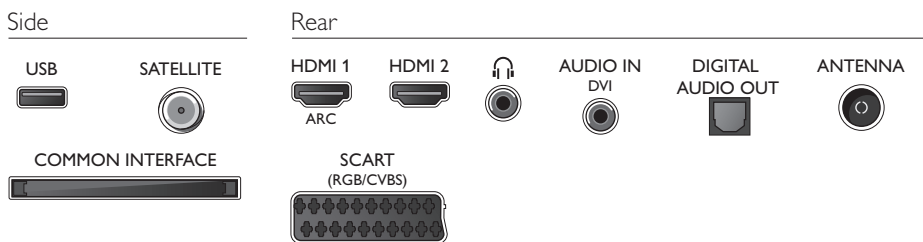

Multimedia Applications

- Video Playback Formats: Containers: AVI, MKV, H264/MPEG-4 AVC, MPEG-1, MPEG-2, MPEG-4, WMV9/VC1

- Subtitles Formats Support: .AAS, .SMI, .SRT, .SSA, .SUB, .TXT
- Music Playback Formats: AAC, AMR, LPCM, M4A, MP3, MPEG1 L1/2, WMA (v2 up to v9.2)
- Picture Playback Formats: JPEG, BMP, GIF, JPS, PNG, PNS

Supported Display Resolution

- Computer inputs: up to 1920x1080 @ 60Hz
- Video inputs: 24, 25, 30, 50, 60 Hz, up to 1920x1080p

Tuner/Reception/Transmission

- Digital TV: DVB-T/C/S/S2
- MPEG Support: MPEG2, MPEG4
- Video Playback: NTSC, PAL, SECAM

Power

- Mains power: AC 220 - 240 V 50/60Hz
- Ambient temperature: 5 °C to 35 °C
- Eu Energy Label power: 65 W
- Annual energy consumption: 95 kW h
- Energy Label Class: A+
- Standby power consumption: < 0.3 W
- Off mode power consumption: < 0.3 W
- Power Saving Features: Auto switch-off timer, Eco mode, Picture mute (for radio)

Dimensions

- Box dimensions (W x H x D): 1310 x 795 x 133 mm
- Set dimensions (W x H x D): 1124 x 658 x 88 mm
- Set dimensions with stand (W x H x D): 1124 x 684 x 256 mm
- Product weight: 12.4 kg
- Product weight (+stand): 13 kg
- Weight incl. Packaging: 18.5 kg
- VESA wall mount compatible: 400 x 200 mm

Accessories

- Included accessories: Remote Control, Table top stand, Power cord, Quick start guide, Legal and safety brochure, Warranty Leaflet

Connections

Issue date 2018-03-01

Version: 2.3.1

12 NC: 8670 001 18515
EAN: 87 18863 00037 3

© 2018 Koninklijke Philips N.V.
All Rights reserved.

Specifications are subject to change without notice.
Trademarks are the property of Koninklijke Philips N.V.
or their respective owners.

www.philips.com

- Software upgrade required for Pause TV and USB recording. For more details about the software update, please visit www.philips.com/TV and click on support.
- The TV supports DVB reception for 'Free to air' broadcast. Specific DVB operators may not be supported. An up to date list can be found in the FAQ section of the Philips support website. For some operators Conditional Access and subscription are required. Contact your operator for more information.
- Energy consumption in kWh per year, based on the power consumption of the television operating 4 hours per day for 365 days. The actual energy consumption will depend on how the television is used.
- (Philips) only compatible with specific Philips player device.
- EPG and actual visibility (up to 8 days) is country and operator dependent.