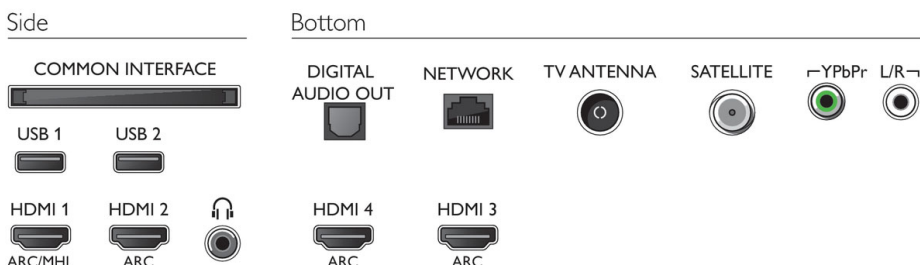

Connections

Issue date 2019-02-05

Version: 11.0.1

12 NC: 8670 001 51806
EAN: 87 18863 01509 4

© 2019 Koninklijke Philips N.V.
All Rights reserved.

Specifications are subject to change without notice.
Trademarks are the property of Koninklijke Philips N.V.
or their respective owners.

www.philips.com

* EPG and actual visibility (up to 8 days) is country and operator dependent.

* Android App offerings vary per country. For more details please visit your local Google Play Store.

* Energy consumption in kWh per year, based on the power consumption of the television operating 4 hours per day for 365 days. The actual energy consumption will depend on how the television is used.

* The TV supports DVB reception for 'Free to air' broadcast. Specific DVB operators may not be supported. An up to date list can be found in the FAQ section of the Philips support website. For some operators Conditional Access and subscription are required. Contact your operator for more information.

* Philips TV Remote app and related functionalities vary per TV model, operator, and country, as well as smart device model and OS. For more details please visit: www.philips.com/TVRemoteapp.

* Smart TV app offerings vary per TV model and country. For more details please visit: www.philips.com/smarttv.

* USB recording for digital channels only, recordings may be limited by broadcast copy protection (CI+). Country and channel restrictions may apply.

* Please note that your Amazon Apps may not always be available in your country. (Currently Amazon apps works only in UK, Germany, Austria)

* This television contains lead only in certain parts or components where no technology alternatives exist in accordance with existing exemption clauses under the RoHS Directive.

* Its functionality is subject to ChromeCast built-in apps and smart devices. For more details, please visit ChromeCast built-in product pages.

* Google Assistant built-in will come as a software update for 2018 Android TVs.