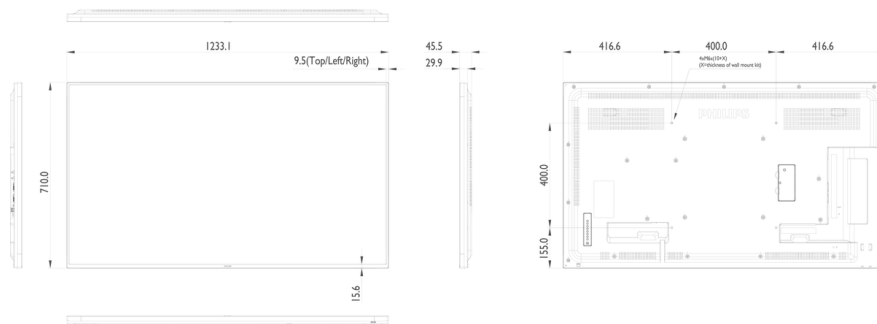

Power

- Standby power consumption: <0.4 W
- Mains power: 100 ~ 240 VAC, 50 ~ 60 Hz
- Consumption (EPA 6.0): 64 W
- Consumption (Typical): 76 W

Operating conditions

- Temperature range (operation): 0 ~ 40 °C
- Temperature range (storage): -20 ~ 60 °C
- Relative humidity: 20 ~ 80 %
- Altitude: 0 ~ 3000 m
- MTBF: 50,000 hour(s)

Sound

- Built-in speakers: 2 x 10W RMS

Accessories

- Included accessories: Remote Control, Batteries for remote control, Quick start guide, RS232 cable, AC Power Cord
- Stand: BM05922 (Optional)
- Optional accessories: ColourCalibrationKit (CCK4602)

Multimedia Applications

- USB Playback Audio: AAC, AIF, AIFF, M4A, MP3, WAV, WMA, ASF, LPCM, M3U, MP4
- USB Playback Picture: BMP, GIF, JPEG, JPG, PDF
- USB Playback Video: M2TS, M4V, MK3D, MKV, MP4, MPEG, MPG, MTS, TS, TTS, VOB, WMV

Miscellaneous

- On-Screen Display Languages: English, French, German, Spanish, Polish, Turkish, Russian, Italian, Simplified Chinese, Traditional Chinese, Arabic, Japanese, Danish, Dutch, Finnish, Norwegian, Portuguese, Swedish
- Regulatory approvals: EnergyStar 7.0, CE, FCC, Class B, UL/cUL, CCC, C-Tick, RoHS, GOST, BSMI, CB, J-Moss, PSE, VCCI
- Warranty: 3 year warranty

Internal Player

- CPU: Quad Core Cortex A9 1.8GHz
- GPU: ARM Mali400 Quad Core 533MHz
- Memory: 2GB DDR3
- Storage: 16GB EMMC

Issue date 2019-02-05

Version: 5.0.1

12 NC: 8670 001 37395
EAN: 87 12581 74128 0

© 2019 Koninklijke Philips N.V.
All Rights reserved.

Specifications are subject to change without notice.
Trademarks are the property of Koninklijke Philips N.V.
or their respective owners.

www.philips.com