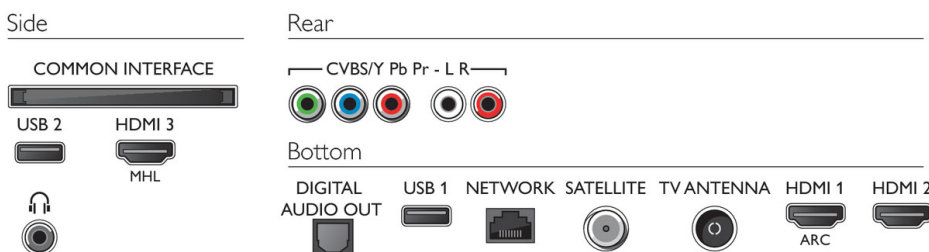

Connections

Issue date 2022-07-14

Version: 16.3.1

12 NC: 8670 001 44436
EAN: 87 18863 01164 5

© 2022 Koninklijke Philips N.V.
All Rights reserved.

Specifications are subject to change without notice.
Trademarks are the property of Koninklijke Philips N.V.
or their respective owners.

www.philips.com

* EPG and actual visibility (up to 8 days) is country and operator dependent.

* Energy consumption in kWh per year, based on the power consumption of the television operating 4 hours per day for 365 days. The actual energy consumption will depend on how the television is used.

* The TV supports DVB reception for 'Free to air' broadcast. Specific DVB operators may not be supported. An up to date list can be found in the FAQ section of the Philips support website. For some operators Conditional Access and subscription are required. Contact your operator for more information.

* (Philips) only compatible with specific Philips player device.

* Philips TV Remote app and related functionalities vary per TV model, operator, and country, as well as smart device model and OS. For more details please visit: www.philips.com/TVRemoteapp.

* Smart TV app offerings vary per TV model and country. For more details please visit: www.philips.com/smarttv.

* USB recording for digital channels only, recordings may be limited by broadcast copy protection (CI+). Country and channel restrictions may apply.

* Compatibility depends on Wifi Miracast certification & Android 4.2 or later. For more details please refer to your device documentation.

* This television contains lead only in certain parts or components where no technology alternatives exist in accordance with existing exemption clauses under the RoHS Directive.