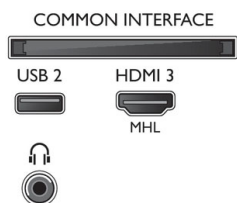

Dimensions

- Box dimensions (W x H x D): 1360 x 893 x 160 mm
- Set dimensions (W x H x D): 1244.2 x 730.74 x 78.2 mm
- Set dimensions with stand (W x H x D):

- 1244.2 x 785.7 x 266.33 mm
- TV stand width distance: 780 mm
- Product weight: 15.8 kg
- Product weight (+stand): 16.6 kg
- Weight incl. Packaging: 21.26 kg
- VESA wall mount compatible: 300 x 200 mm

Accessories

- Included accessories: Remote Control, 2 x AAA Batteries, Power cord, Quick start guide, Legal and safety brochure, Table top stand

Connections

Side

Rear

Bottom

Issue date 2019-01-17

Version: 8.1.1