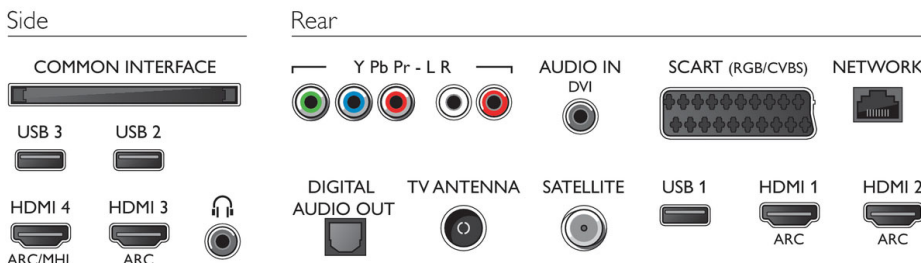

Dimensions

- Box dimensions (W x H x D): 1338 x 840 x 160 mm
- Set dimensions (W x H x D): 1239 x 723 x 85 mm
- Set dimensions with stand (W x H x D): 1239 x 773 x 235 mm
- Product weight: 16.1 kg
- Product weight (+stand): 16.8 kg
- Weight incl. Packaging: 21.6 kg
- Wall mount compatible: 400 x 200 mm

Accessories

- Included accessories: Remote Control, 2 x AA Batteries, Table top stand, Power cord, Quick start guide, Legal and safety brochure

Connections

Issue date 2022-07-14

Version: 14.0.1

12 NC: 8670 001 35029
EAN: 87 18863 00800 3