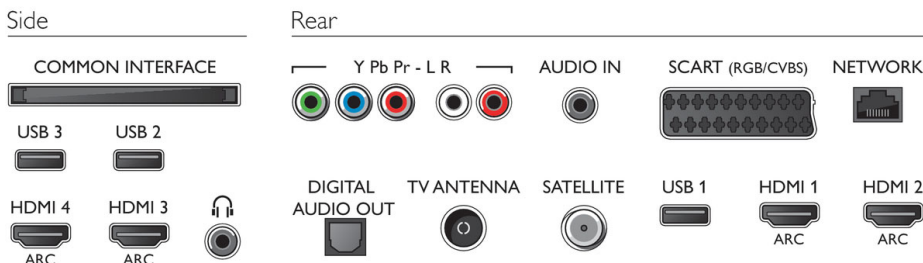

Connections

Issue date 2018-11-30

Version: 7.2.1

12 NC: 8670 001 23894
EAN: 87 18863 00337 4

© 2018 Koninklijke Philips N.V.
All Rights reserved.

Specifications are subject to change without notice. Trademarks are the property of Koninklijke Philips N.V. or their respective owners.

www.philips.com

- Parents should monitor their children during 3D viewing and ensure they do not experience any discomfort as mentioned above. Watching 3D is not recommended for children under 6 years of age as their visual system is not fully developed yet.
- EPG and actual visibility (up to 8 days) is country and operator dependent.
- Android App offerings vary per country. For more details please visit your local Google Play Store.
- Energy consumption in kWh per year, based on the power consumption of the television operating 4 hours per day for 365 days. The actual energy consumption will depend on how the television is used.
- Cloud Gaming offering depends on game providers.
- The TV supports DVB reception for 'Free to air' broadcast. Specific DVB operators may not be supported. An up to date list can be found in the FAQ section of the Philips support website. For some operators Conditional Access and subscription are required. Contact your operator for more information.
- (Philips) only compatible with specific Philips player device.
- Google Cast functionality is subject to Google Cast Ready apps and devices. For more details please visit Google Cast product page.
- Philips TV Remote app and related functionalities vary per TV model, operator, and country, as well as smart device model and OS. For more details please visit: www.philips.com/TVRemoteapp.
- Smart TV app offerings vary per TV model and country. For more details please visit: www.philips.com/smarttv.
- USB recording for digital channels only, recordings may be limited by broadcast copy protection (CI+). Country and channel restrictions may apply.