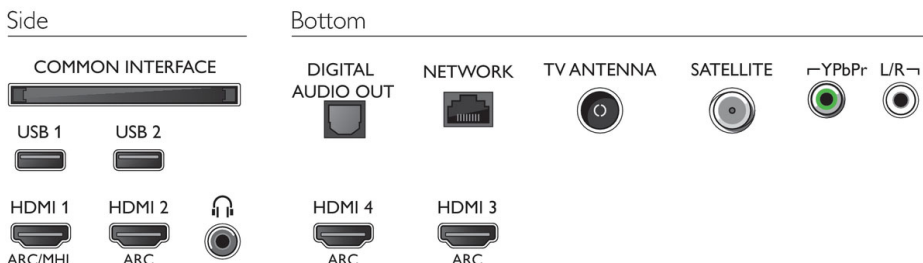

Connections

Issue date 2019-02-17

Version: 9.0.1

12 NC: 8670 001 51809
EAN: 87 18863 01511 7

© 2019 Koninklijke Philips N.V.
All Rights reserved.

Specifications are subject to change without notice. Trademarks are the property of Koninklijke Philips N.V. or their respective owners.

www.philips.com

* EPG and actual visibility (up to 8 days) is country and operator dependent.
* Android App offerings vary per country. For more details please visit your local Google Play Store.
* Energy consumption in kWh per year, based on the power consumption of the television operating 4 hours per day for 365 days. The actual energy consumption will depend on how the television is used.
* The TV supports DVB reception for 'Free to air' broadcast. Specific DVB operators may not be supported. An up to date list can be found in the FAQ section of the Philips support website. For some operators Conditional Access and subscription are required. Contact your operator for more information.
* Philips TV Remote app and related functionalities vary per TV model, operator, and country, as well as smart device model and OS. For more details please visit: www.philips.com/TVRemoteapp.
* Smart TV app offerings vary per TV model and country. For more details please visit: www.philips.com/smarttv.
* USB recording for digital channels only, recordings may be limited by broadcast copy protection (CI+). Country and channel restrictions may apply.
* Please note that your Amazon Apps may not always be available in your country. (Currently Amazon apps works only in UK, Germany, Austria)
* This television contains lead only in certain parts or components where no technology alternatives exist in accordance with existing exemption clauses under the RoHS Directive.
* Google Assistant built-in will come as a software update for 2018 Android TVs.
* HDMI connection is required for soundbar, speaker and other audio device.
* Its functionality is subject to ChromeCast built-in apps and smart devices. For more details, please visit ChromeCast built-in product pages.