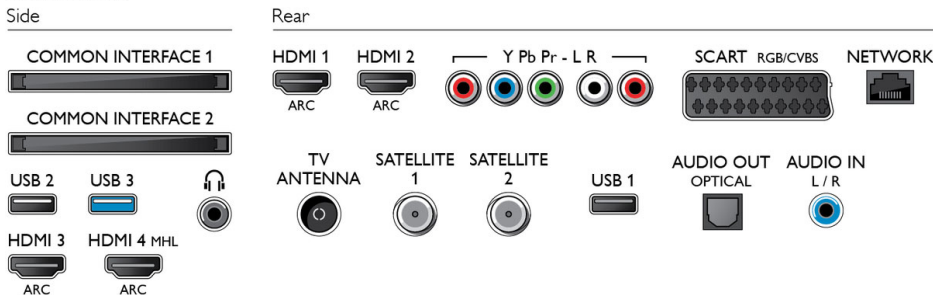

Connections

Issue date 2018-11-30

Version: 15.5.1

12 NC: 8670 001 23268
EAN: 87 18863 00179 0

© 2018 Koninklijke Philips N.V.
All Rights reserved.

Specifications are subject to change without notice.
Trademarks are the property of Koninklijke Philips N.V.
or their respective owners.

www.philips.com

* EPG and actual visibility (up to 8 days) is country and operator dependent.
* Android App offerings vary per country. For more details please visit your local Google Play Store.
* Energy consumption in kWh per year, based on the power consumption of the television operating 4 hours per day for 365 days. The actual energy consumption will depend on how the television is used.
* The TV supports DVB reception for 'Free to air' broadcast. Specific DVB operators may not be supported. An up to date list can be found in the FAQ section of the Philips support website. For some operators Conditional Access and subscription are required. Contact your operator for more information.
* (Philips) only compatible with specific Philips player device.
* Google Cast functionality is subject to Google Cast Ready apps and devices. For more details please visit Google Cast product page.
* Philips TV Remote app and related functionalities vary per TV model, operator, and country, as well as smart device model and OS. For more details please visit: www.philips.com/TVRemoteapp.
* Smart TV app offerings vary per TV model and country. For more details please visit: www.philips.com/smarttv.
* USB recording for digital channels only, recordings may be limited by broadcast copy protection (CI+). Country and channel restrictions may apply.