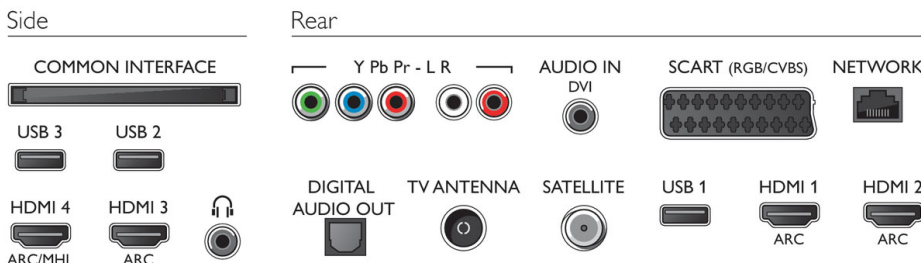

Connections

Issue date 2018-11-30

Version: 11.0.1

12 NC: 8670 001 35015
EAN: 87 18863 00787 7

© 2018 Koninklijke Philips N.V.
All Rights reserved.

Specifications are subject to change without notice. Trademarks are the property of Koninklijke Philips N.V. or their respective owners.

www.philips.com

* EPG and actual visibility (up to 8 days) is country and operator dependent.
* Android App offerings vary per country. For more details please visit your local Google Play Store.
* Energy consumption in kWh per year, based on the power consumption of the television operating 4 hours per day for 365 days. The actual energy consumption will depend on how the television is used.
* Cloud Gaming offering depends on game providers.
* The TV supports DVB reception for 'Free to air' broadcast. Specific DVB operators may not be supported. An up to date list can be found in the FAQ section of the Philips support website. For some operators Conditional Access and subscription are required. Contact your operator for more information.
* (Philips) only compatible with specific Philips player device.
* Google Cast functionality is subject to Google Cast Ready apps and devices. For more details please visit Google Cast product page.
* Philips TV Remote app and related functionalities vary per TV model, operator, and country, as well as smart device model and OS. For more details please visit: www.philips.com/TVRemoteapp.
* Smart TV app offerings vary per TV model and country. For more details please visit: www.philips.com/smarttv.
* USB recording for digital channels only, recordings may be limited by broadcast copy protection (CI+). Country and channel restrictions may apply.