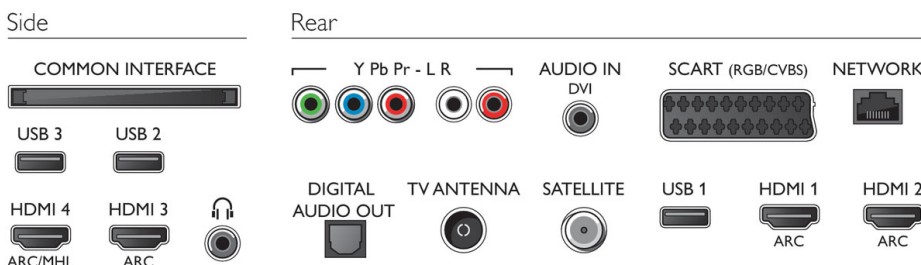

Connections

Issue date 2022-10-25

Version: 12.0.1

12 NC: 8670 001 35077
EAN: 87 18863 00828 7

© 2022 Koninklijke Philips N.V.
All Rights reserved.

Specifications are subject to change without notice. Trademarks are the property of Koninklijke Philips N.V. or their respective owners.

www.philips.com

* EPG and actual visibility (up to 8 days) is country and operator dependent.
* Android App offerings vary per country. For more details please visit your local Google Play Store.
* Energy consumption in kWh per year, based on the power consumption of the television operating 4 hours per day for 365 days. The actual energy consumption will depend on how the television is used.
* Cloud Gaming offering depends on game providers.
* The TV supports DVB reception for 'Free to air' broadcast. Specific DVB operators may not be supported. An up to date list can be found in the FAQ section of the Philips support website. For some operators Conditional Access and subscription are required. Contact your operator for more information.
* (Philips) only compatible with specific Philips player device.
* Google Cast functionality is subject to Google Cast Ready apps and devices. For more details please visit Google Cast product page.
* Philips TV Remote app and related functionalities vary per TV model, operator, and country, as well as smart device model and OS. For more details please visit: www.philips.com/TVRemoteapp.
* Smart TV app offerings vary per TV model and country. For more details please visit: www.philips.com/smarttv.
* USB recording for digital channels only, recordings may be limited by broadcast copy protection (CI+). Country and channel restrictions may apply.