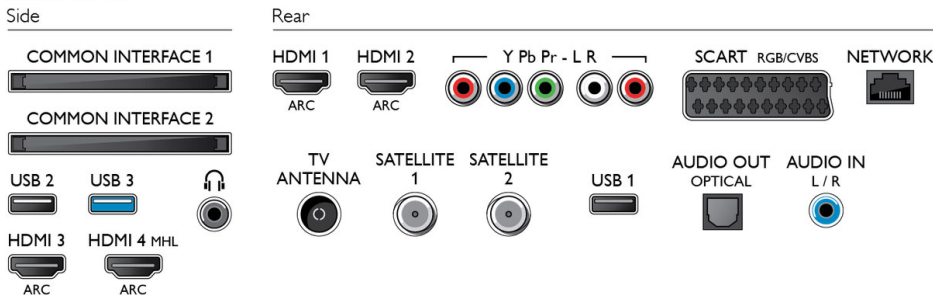

Accessories

- Included accessories: Remote Control, 2 x AAA Batteries, Table top stand, Power cord, Quick start guide, Legal and safety brochure

Connections

Issue date 2018-11-30

Version: 19.4.4

12 NC: 8670 001 30698
EAN: 87 18863 00624 5