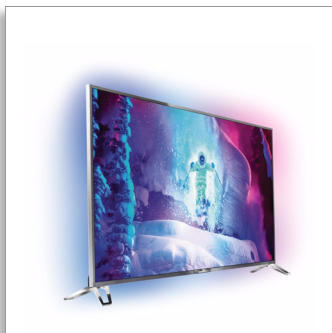

Philips 9800 series
Ultra Slim 4K UHD TV
powered by Android™
with Ambilight 4-sided and
Perfect Pixel Ultra HD

164 cm (65")

4K Ultra HD LED TV
Hex Core
Twin Tuner DVB-T/T2/C/S/S2

65PUS9809

Ultra Slim 4K UHD LED TV powered by Android with Ambilight 4-sided