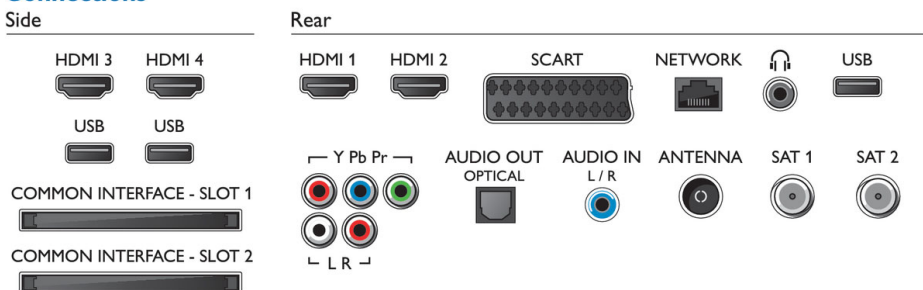

Multimedia Applications

- Video Playback Formats: Containers: AVI, MKV, H264/MPEG-4 AVC, MPEG-1, MPEG-2, MPEG-4, WMV9/VC1, 3GP
- Subtitles Formats Support: .AAS, .SMI, .SRT, .SUB, .TXT, MKV/SRT
- Music Playback Formats: AAC, MP3, WMA (v2 up to v9.2)
- Picture Playback Formats: JPEG, BMP, GIF, JPS, PNG, PNS

Supported Display Resolution

- Computer inputs on all HDMI: up to 4K Ultra HD

- 3840x2160, @60Hz
- Video inputs on all HDMI: up to 4K Ultra HD 3840x2160p, @ 24, 25, 30, 50, 60Hz

Tuner/Reception/Transmission

- Digital TV: 2x DVB-T/T2/C/S/S2, Astra HD+ support
- MPEG Support: MPEG2, MPEG4
- Video Playback: NTSC, PAL, SECAM
- TV Program guide*: 8 day Electronic Program Guide
- Signal strength indication
- Teletext: 1200 page Hypertext

Power

- Mains power: AC 220 - 240 V 50/60Hz
- Ambient temperature: 5 °C to 35 °C
- Eu Energy Label power: 216 W
- Annual energy consumption: 300 kWh
- Standby power consumption: < 0.3 W
- Off mode power consumption: < 0.3 W
- Power Saving Features: Auto switch-off timer, Light sensor, Picture mute (for radio)

Dimensions

- Box dimensions (W x H x D): 1589 x 1054 x 307 mm
- Set dimensions (W x H x D): 1495 x 839 x 58 mm
- Set dimensions with stand (W x H x D): 1510 x 904 x 271 mm
- Product weight: 35 kg
- Product weight (+stand): 35.7 kg
- Weight incl. Packaging: 55.2 kg
- VESA wall mount compatible: 400 x 400 mm
- Finishing (back): Black
- Finishing (front): Dark grey brushed
- Finishing (side): Dark grey high gloss

Connections

Issue date 2019-01-17

Version: 2.7.2

12 NC: 8670 001 12674
EAN: 87 12581 71320 1

© 2019 Koninklijke Philips N.V.
All Rights reserved.

Specifications are subject to change without notice.
Trademarks are the property of Koninklijke Philips N.V. or their respective owners.

www.philips.com

* Philips TV Remote app and related functionalities varies per TV model and country, as well as smart device model and OS. For more detail, please visit: www.philips.com/TV.
* Pointer functionality depends on the Smart TV App being used.
* Android App offerings vary per country. For more details please visit your local Google Play Store.
* For smart TV app, visit www.philips.com/TV to discover the services offering in your country
* USB recording for digital channels only, recordings may be limited by broadcast copy protection (CI+). Country and channel restrictions may apply.
* Android, Google Play and other marks are trademarks of Google Inc.
* Parents should monitor their children during 3D viewing and ensure they do not experience any discomfort as mentioned above. Watching 3D is not recommended for children under 6 years of age as their visual system is not fully developed yet.
* The TV supports DVB reception for 'Free to air' broadcast. Specific DVB operators may not be supported. An up to date list can be found in the FAQ section of the Philips support website. For more operators Conditional Access and subscription are required. Contact your operator for more information.
* Energy consumption in kWh per year, based on the power consumption of the television operating 4 hours per day for 365 days. The actual energy consumption will depend on how the television is used.
* EPG and actual visibility (up to 8 days) is country and operator dependent.
* (Philips) only compatible with specific Philips player device.