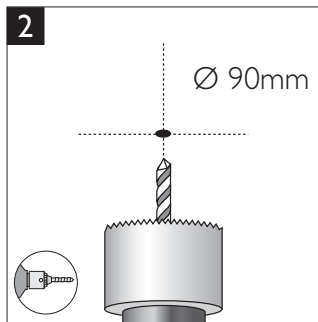

PHILIPS

4404.017.0075 I
Last update: 01/26/16

PHILIPS

PHILIPS LIGHTING (CHINA) INVESTMENT CO., LTD.
BUILDING NO. 9, LANE 888, TIANLIN ROAD,
MINHANG DISTRICT, SHANGHAI, CHINA, 200233
飞利浦照明（中国）投资有限公司
中国上海市闵行区田林路888弄9号楼，邮编：200233