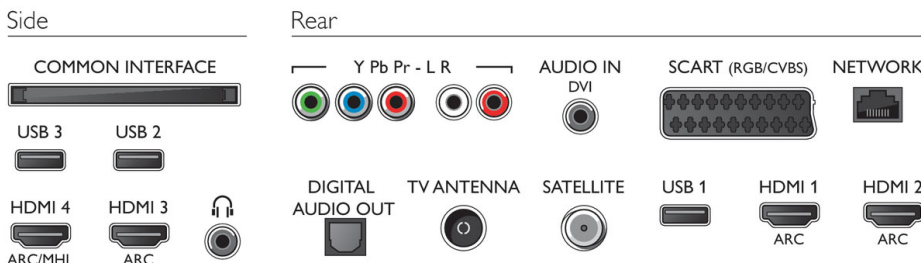

Dimensions

- Box dimensions (W x H x D): 1830 x 1104 x 212 mm
- TV stand width distance: 1678.4 mm
- Set dimensions (W x H x D): 1682 x 972 x 67 mm
- Set dimensions with stand (W x H x D): 1682 x 1036 x 334 mm
- Wall mount compatible: 600 x 400 mm
- Product weight: 50 kg
- Product weight (+stand): 51 kg
- Weight incl. Packaging: 57 kg

Accessories

- Included accessories: Remote Control, 2 x AA Batteries, Table top stand, Power cord, Quick start guide, Legal and safety brochure

Connections

Issue date 2022-10-25

Version: 13.0.1

12 NC: 8670 001 35079
EAN: 87 18863 00830 0