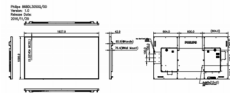

Operating conditions

- Altitude: 0 ~ 3000 m
- Temperature range (operation): 0 ~ 40 °C
- Temperature range (storage): -20 ~ 60 °C
- Relative humidity: 20 ~ 80 (operation), 10 - 90% (storage) %
- MTBF: 50,000 hour(s)

Power

- Mains power: 100 ~ 240 VAC, 50 ~ 60 Hz
- Consumption (On mode): 302 W
- Standby power consumption: <0.5W
- Power Saving Features: Smart Power

Sound

- Built-in speakers: 2 x 10W RMS

Accessories

- Included accessories: AC Power Cord, RS232 cable, Remote Control, Batteries for remote control, Quick start guide, HDMI cable, IR sensor cable (1.8M)
- Optional accessories: Table top stand
- Included Accessories: RS232 daisy-chain cable, USB Cover and screw x1

Multimedia Applications

- USB Playback Video: MKV, MP4, MPEG, MPG, TS, VOB, WMV, ASF, AVI, DAT, FLV, MOV, TRP, WEBM
- USB Playback Picture: BMP, JPEG, JPG, PNG
- USB Playback Audio: AAC, M4A, MP3, WMA

Miscellaneous

- Warranty: 3 year warranty
- On-Screen Display Languages: Arabic, Simplified Chinese, Traditional Chinese, English, French, German, Italian, Polish, Russian, Spanish, Turkish, Japanese, Czech, Danish, Dutch, Finnish, Norwegian, Portuguese, Swedish
- Regulatory approvals: CE, UL/cUL, CB, FCC, Class B, BSMI, CCC, EAC, EMF, EnergyStar 7.0, PSB

Internal Player

- Storage: 8GB eMMC
- CPU: Quad Core Full HD
- Memory: 2GB DDR3

Issue date 2019-02-05

Version: 6.2.1

12 NC: 8670 001 42309
EAN: 87 12581 74360 4

© 2019 Koninklijke Philips N.V.
All Rights reserved.

Specifications are subject to change without notice.
Trademarks are the property of Koninklijke Philips N.V.
or their respective owners.

www.philips.com