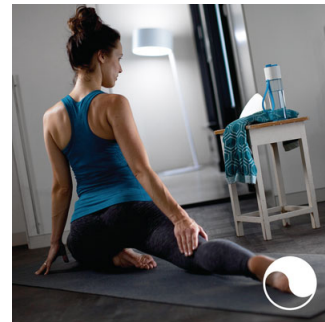

Light for your daily routines

Light influences our mood and behavior. Philips Hue can help you to customize your daily routines into moments you can enjoy. Skip your morning coffee and get ready for the day with cool, bright white daylight that helps to energize your body and mind. Stay focussed with finely tuned bright white light. Or put your feet up and relax with a soft glow of white light for the perfect end of the day.