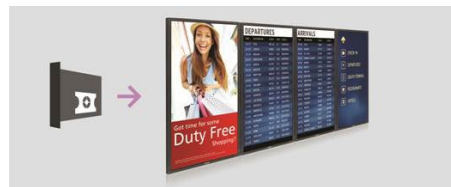

OPS Insert

Turn your display into an all-in-one digital signage solution and create a display network which is connected, intelligent and secure. Open Pluggable Specification (OPS) is an industry standard slot into which you can add an OPS-standardized media player. This cable free solution gives you the ability to install, use or maintain your hardware whenever you need.