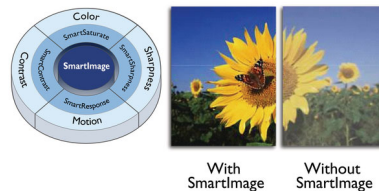

SmartImage

SmartImage is an exclusive leading edge Philips technology that analyzes the content displayed

on your screen and gives you optimized display performance. This user friendly interface allows you to select various modes like Office, Photo, Movie, Game, Economy etc., to fit the application in use. Based on the selection, SmartImage dynamically optimizes the contrast, color saturation and sharpness of images and videos for ultimate display performance. The Economy mode option offers you major power savings. All in real time with the press of a single button!

Eco-friendly materials

"Philips is committed to use sustainable, eco-friendly materials across its display range. All body plastic parts, metal chassis parts and packing materials use 100% recyclable materials. In some selected models we utilize upto 65% post consumer recycled plastics. Strict adherence to RoHS standards ensure substantial reduction or elimination of toxic substances like Lead, for example. Mercury content in displays with CCFL backlight has been reduced significantly, while eliminated in displays with LED backlight completely. Visit Philips @ <http://www.asimpleswitch.com/global/> to learn more.