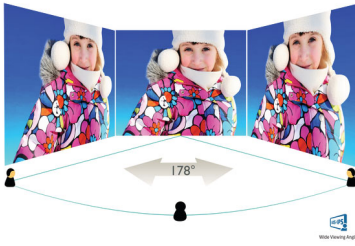

Highlights

IPS-ADS technology

IPS-ADS displays use an advanced technology which gives you extra wide viewing angles of 178/178 degree, making it possible to view the display from almost any angle. Unlike standard TN panels, IPS-ADS displays give you remarkably crisp images with vivid colors, making it ideal not only for Photos, movies and web browsing, but also for professional applications which demand color accuracy and consistent brightness at all times.