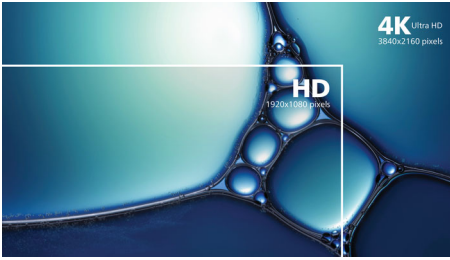

LED-backlit LCD Display
40 (39.56" / 100.5 cm diag.) UHD (3840 x 2160)

Highlights

UltraClear 4K UHD Resolution

These Philips displays utilize high performance panels to deliver UltraClear, 4K UHD (3840 x 2160) resolution images. Whether you are demanding professional requiring extremely detailed images for CAD solutions, using 3D graphics applications or a financial wizard working on huge spreadsheets, Philips displays will make your images and graphics come alive.