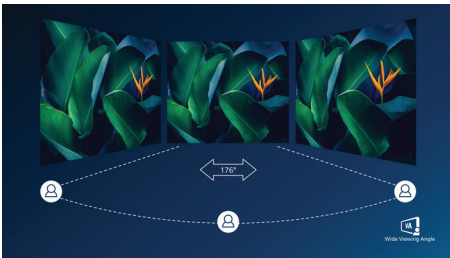

VA display

Philips VA LED display uses an advanced vertical alignment technology which gives you super-high static contrast ratios for extra vivid and bright images. While standard office applications are handled with ease, it is especially suitable for photos, web-browsing, movies, gaming, and demanding graphical applications. It's optimized pixel management technology gives you 176/176 degree extra wide viewing angle, resulting in crisp images.

MultiView technology

With the ultra-high resolution Philips MultiView display you can now experience a world of connectivity. MultiView enables active dual connect and view so that you can work with multiple devices like a PC and notebook simultaneously, for complex multi-tasking.