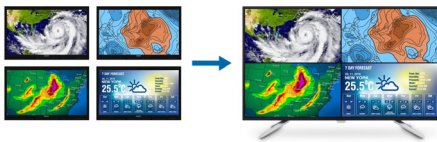

MultiView technology for 4K

Philips MultiView feature on this expansive 4K UHD display enables you to have up to four

systems each shown in Full HD on one screen. You can use the Picture-by-Picture (PbP) for monitoring four systems on one screen for control rooms or security. Or for multiple devices like two notebooks side-by-side simultaneously, making collaboration more productive. Or Picture-in-Picture mode (PiP) watching a live football feed from your set-top box, while working on your PC.