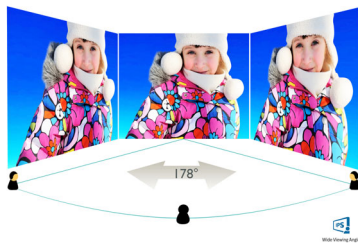

IPS technology

IPS displays use an advanced technology which gives you extra wide viewing angles of 178/178 degree, making it possible to view the display from almost any angle. Unlike standard TN panels, IPS displays gives you remarkably crisp images with vivid colors, making it ideal not only for Photos, movies and web browsing, but also for professional applications which demand color accuracy and consistent brightness at all times.