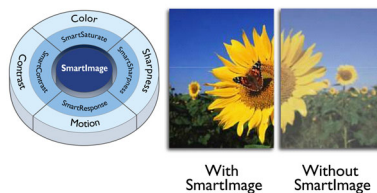

SmartImage

SmartImage is an exclusive leading edge Philips technology that analyzes the content displayed on your screen and gives you optimized display performance. This user friendly interface allows you to select various modes like Office, Photo, Movie, Game, Economy etc., to fit the application in use. Based on the selection, SmartImage dynamically optimizes the contrast, color saturation and sharpness of

images and videos for ultimate display performance. The Economy mode option offers you major power savings. All in real time with the press of a single button!

7-Watt Speakers

A pair of high quality stereo speakers built into a display device. It can be visible front firing, or invisible down firing, top firing, rear firing, etc depending on model and design.

USB 3.0 Hub with FastCharge

Super Speed USB 3.0 deploys 5.0 gbit/s transfer rate, which is about 10 times faster than USB 2.0 standard significantly reducing data transfer time saving you time and money. With more bandwidth, super speed transfer rates, better power management and superior overall performance, USB 3.0 sets the latest global standard allowing you to use the large capacity storage devices. Now you don't have to wait so long for devices to charge. New FastCharge enables quick charging to charge and go. USB 3.0 is also backward compatible with USB 2.0 devices.

SmartConnect for 4K

These Philips displays come equipped with the most advanced multi connections like VGA, Display Port, universal HDMI connector, enabling you to enjoy high resolution uncompressed video and audio content. New DisplayPort and HDMI 2.0 connection now enables full 4K resolution at 60Hz for smooth visuals. USB connections ensures that you can have super speed data transfers while having global connectivity. Regardless of what source you use, you can rest assured that this Philips display will ensure your investment is not made obsolete any time soon!