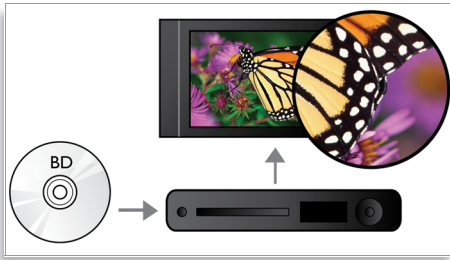

Hear more

- Dolby TrueHD and DTS-HD MA for HD 7.1 surround sound

Engage more

- USB 2.0 plays video/music from USB flash/hard disk drive
- BD-Live (Profile 2.0) to enjoy online Blu-ray bonus content
- Enjoy all your movies and music from CDs and DVDs
- EasyLink to control all HDMI CEC devices via a single remote

PHILIPS
sense and simplicity

Highlights

Blu-ray Disc playback

Blu-ray Discs have the capacity to carry high definition data, along with pictures in the 1920 x 1080 resolution that defines full high definition images. Scenes come to life as details leap at you, movements smoothen and images turn crystal clear. Blu-ray also delivers uncompressed surround sound — so your audio experience becomes unbelievably real. The high storage capacity of Blu-ray Discs also allows a host of interactive possibilities to be built in. Seamless navigation during playback and other exciting features such as pop-up menus bring a whole new dimension to home entertainment.