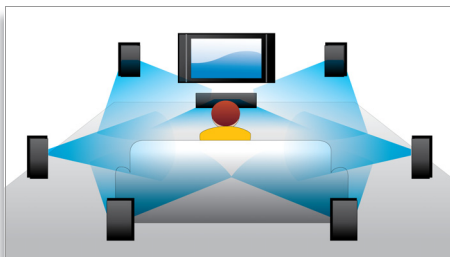

Dolby TrueHD and DTS-HD MA

DTS-HD Master Audio and Dolby TrueHD deliver 7.1 channels of the finest sound from your Blu-ray Discs. Audio reproduced is virtually indistinguishable from the studio master, so you hear what the creators intended for you to hear. DTS-HD Master Audio and Dolby TrueHD complete your high definition entertainment experience.