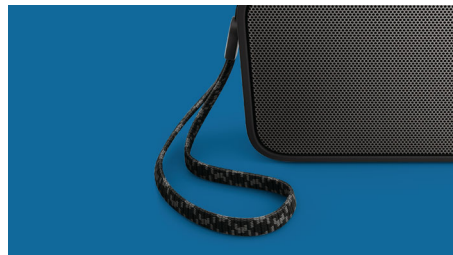

Philips PixelPop
wireless portable speaker

Bluetooth®

Splash proof
By-packed strap
8hrs, rechargeable battery

BT110B

Small size, big bass

This compact BT110 has all the acoustic essentials that normally come only with a big speaker. That's why it sounds clear and loud with surprising good bass. Oh, it's also splash-proof and has a strap. It's ready for anyplace and anytime.

wireless portable speaker
Bluetooth® Splash proof, By-packed strap, 8hrs, rechargeable battery

Highlights

Wireless music streaming

Bluetooth is a short range wireless communication technology that is both robust and energy-efficient. The technology allows easy wireless connection to iPod/iPhone/iPad or other Bluetooth devices, such as smartphones, tablets or even laptops. So you can enjoy your favorite music, sound from video or game wireless on this speaker easily.

Anti-clipping function

Anti-Clipping lets you play music louder and keeps it high quality, even when the battery is low. It accepts a range of input signals, from 300mV to 1000mV and keeps your speakers safe from damage by distortion. This built-in function monitors the musical signal as it goes through the amplifier and keeps peaks within the amplifier's range, preventing the audio distortion caused by clipping without affecting loudness. A portable speaker's ability to

by-packed finely knitted strap

Our by-packed strap is made of a vibrant and finely knitted fabric sleeve making it stylish enough to be a fashion accessory.

BT110B/00

Built-in microphone

With its built-in microphone, this speaker also works as a speaker phone. When a call comes in, the music is put on pause and you can talk via the speaker. Call for a business meeting. Or, call your friend from a party. Either way, it works great.