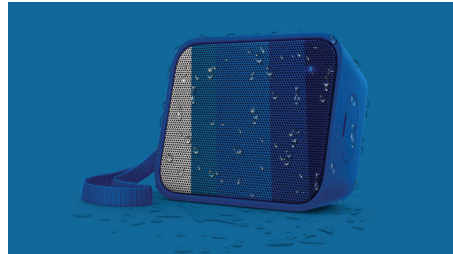

Splash-proof design

Water-resistant design allows enjoyment in wet and rainy environments. Tested to stringent IPX4 standards, internal components are proven to be protected from exposure to the elements, making music enjoyment indoors in the bathroom, kitchen or even outdoors whatever the weather.