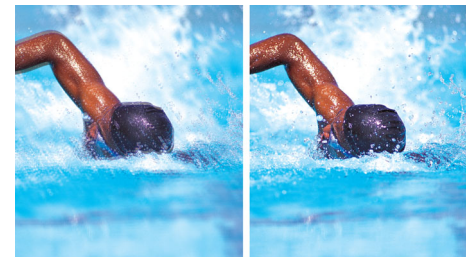

Karaoke Idol

Add more fun and excitement to your karaoke sessions. Karaoke Idol allows two or more singers to compete against each other for the crown. Singers take turns singing and the Philips karaoke scoring system analyzes how well each singer performs. After each performance, the system displays a humorous cartoon showing what it thought of the singer's ability as well as a score. The singer with the highest score at the end of the game wins the title of Karaoke Idol!

Karaoke Record

Karaoke Record is an advanced feature that records your singing performance and

converts the file to MP3 format for playback on your portable media player. Simply plug your thumb drive or portable media player connected to a USB cable into the Philips DVD players USB port. Your singing will be encoded in a compressed format, resulting in a space-saving MP3 file. Enjoy your own singing while on-the-go or share with it your friends.

Progressive Scan

Progressive Scan doubles the vertical resolution of the image resulting in a noticeably sharper picture. Instead of sending a field comprising the odd lines to the screen first, followed by the field with the even lines, both fields are written at one time. A full image is created instantaneously, using the maximum resolution. At such a speed, your eye perceives a sharper picture with no line structure.