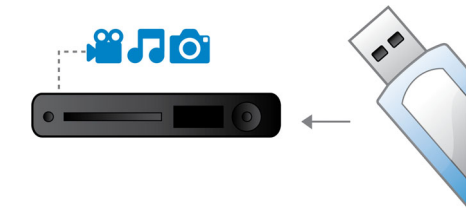

USB Media Link

The Universal Serial Bus or USB is a protocol standard that is conveniently used to link PCs, peripherals and consumer electronic equipment. With USB Media Link, all you have to do is plug in your USB device, select the movie, music or photo and play away.