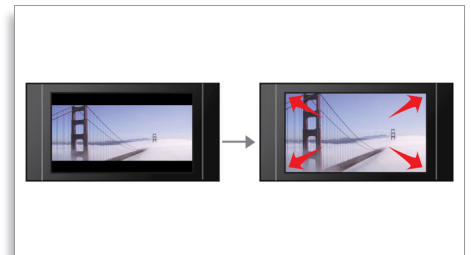

Screen Fit

Whatever you're watching, on whatever TV, Screen Fit ensures that the picture fills the whole screen. Annoying black bars on the top and bottom are eliminated, without any tedious manual adjustments to make. Simply press the Screen Fit button, choose the format and enjoy your movie in full screen