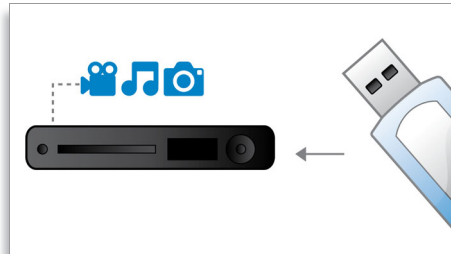

USB Media Link

The Universal Serial Bus, or USB, is a protocol standard that is conveniently used to link PCs, peripherals and consumer electronic equipment. With USB Media Link, all you have to do is plug in your USB device, select the movie, music or photo and play away.