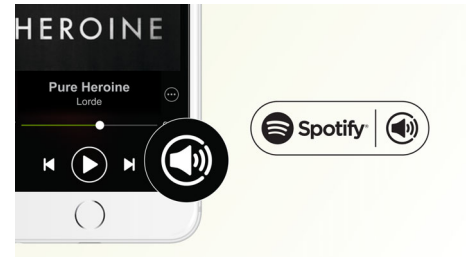

Spatial calibration

An advanced spatial calibration function developed by our unique innovation lab ensures the best possible balance of sound, regardless of where in a room rear speakers have been placed. When triggered, this function uses a specially designed tonal signal to locate each of the rear speakers. It then uses this information to identify the best sound balance for this speaker placement and adjusts the sound of each speaker to match. This allows the listener to enjoy properly balanced sound even if speakers are placed outside of the ideal position.

Google Cast

Enjoy high quality and seamless playback with your favorite music apps. This soundbar has Google Cast built-in so you can cast your favorite music apps from your personal device to your speakers. You can cast from your iPhone®, iPad®, Android phone and tablet, Mac® and Windows® laptop, or Chromebook.

Philips companion app

Use Philips HCWeSet Manager app to setup and connect your new speakers to your home wireless network and start enjoy the high quality audio and seamless playback experience from your favorite apps*. *It is mandatory to install the app for network setup, as well as services and privacy agreement before you can cast music wirelessly from your music apps. *To cast music from Spotify, You'll need Spotify Premium to use Connect

Spotify as a remote

Using Spotify Connect you can easily browse, explore, and play music from any room in the house using your smart device as a remote. With a direct Spotify connection, you can play music straight from the cloud so your smart device can be used for calls, videos or even go out of range without interrupting your music. This is also more battery friendly, since energy used for music is minimized. All the same great Spotify features are there, from its ready-made lists to its high sampling rates. Everything you need to discover new music and hear it at its best.