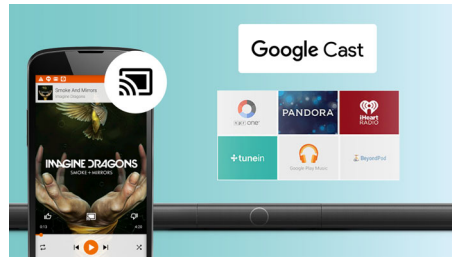

5.1 Multi-channel

E6 equipped 5.1 channels with built-in 6 amplifiers to deliver great sound quality. this 5.1 systems use the same speaker channels and configuration, having a front left and right, a center channel, two surround channels and a subwoofer. It support Dolby digital pro-logic 2.

Spatial calibration

An advanced spatial calibration function developed by our unique innovation lab ensures the best possible balance of sound, regardless of where in a room rear speakers have been placed. When triggered, this function uses a specially designed tonal signal to locate each of the rear speakers. It then uses this information to identify the best sound balance for this speaker placement and adjusts the sound of each speaker to match. This allows the listener to enjoy properly balanced sound even if speakers are placed outside of the ideal position.

Google Cast

Enjoy high quality and seamless playback with your favorite music apps. This soundbar has Google Cast built-in so you can cast your favorite music apps from your personal device to your speakers. You can cast from your iPhone®, iPad®, Android phone and tablet, Mac® and Windows® laptop, or Chromebook.