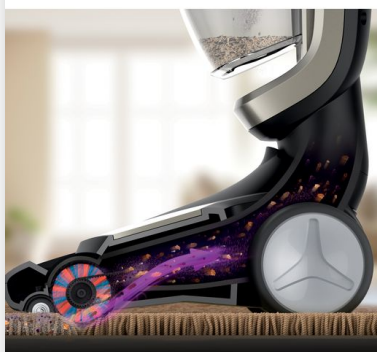

PHILIPS

Cordless rechargeable
vacuum cleaner

PowerPro Aqua

3-in-1

Vacuum, mop and handheld

25.2 V

Mini turbo brush

FC6409/01

Vacuums and mops in one stroke

Always at hand to quickly clean daily messes

The new cordless (25.2V) PowerPro Aqua is a 3in1 powerful tool to deal with daily messes. A bagless vacuum cleaner includes a handheld for chair or corners, a mini turbo brush for soft surfaces and a mopping system to clean damp dirt.

Cleans everyday messes with vacuum and mop

- PowerCyclone technology for high vacuum cleaning performance
- New mopping system with optimal wetness on hard floors
- Handheld for vacuuming furniture and hard to reach corners
- TriActive Turbo nozzle for powerful performance on carpets
- 3 layer filter technology captures micro particles

Handheld included

Handheld for vacuuming furniture and hard to reach corners

Light and maneuverable

High maneuverability and light weight are ensured with the new PowerPro Aqua vacuum cleaner for easy handling.