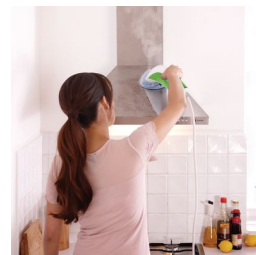

Easy to use

The SteamCleaner Multi is small and compact, easy to store and always at hand. It is lightweight and makes even longer cleaning sessions less tiresome

Indicates when ready to use

The indication light turns white when is heating up, and the blue light starts blinking when the appliance is ready to steam. SteamCleaner Multi is ready to use in less than 45 sec delivering you continuous steam throughout the cleaning process.

Super absorbent microfiber pad

The microfiber pads are specially designed to lift and absorb all dirt and dust from the surfaces while you are steaming, for one-step cleaning without effort.

Cleans even the toughest dirt

Steam at high temperature easily dissolves grease and dirt. Steam is known as a powerful method to loosen all kinds of stains and dirt.

Maximum reach

Clean smooth surfaces with the triangular steam nozzle and the attached microfiber pad. In one stroke you remove dirt and stains. Thanks to its triangular shape you can both clean surfaces as well as reach into corners with the pointed tip.