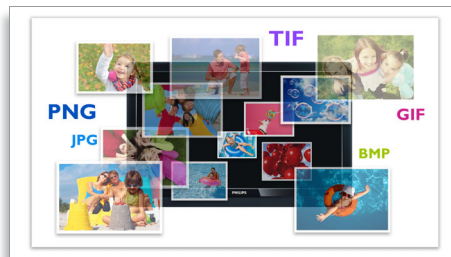

Video in multiple formats

Play and enjoy a comprehensive range of video formats—from high definition formats like MPEG 1/2/4 (MPEG 4 Part 2), H.264, VC-1, H.263, VP6 (640 x 480), DivX Plus HD, DivX 3/4/5/6, Xvid, RMVB 8/9/10, RM, WMV (V9), AVI, TS, M2TS, TP, TRP, ISO, VOB, DAT, MP4, MPEG, MPG, MOV(MPEG 4, H.264), ASF, FLV (640 x 480), MKV, M4V—without the hassle of converting files. Just press Play to start watching any videos or movies in superb

Photo in various formats

View and enjoy your photos in a wide range of formats, including JPEG, JPG, M-JPEG, PNG, TIF, TIFF, GIF, BMP and HD JPEG — directly on your wide-screen TV! Turn your living room into a photo gallery and share wonderful memories with your friends and family.