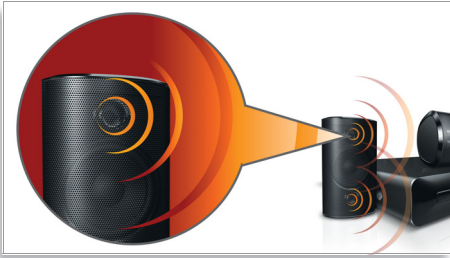

Philips Immersive Sound
Home theatre

HDMI 1080p

Immersive Sound

HTS3510

Obsessed with sound

Powerful cinematic sound with deep bass

Bring the power of the cinema into your home! Powerful speakers with bass pipes and high definition HDMI 1080p upscaling pump up your home entertainment experience

Great listening experience

- Powerful speakers with bass pipes for great sound
- Dolby Digital and Pro Logic II surround sound
- 300 W RMS power delivers great sound for movies and music

Designed to enhance your living space

- Compact design that fits anywhere

Connect and enjoy all your entertainment

- Plays DVD, VCD, CD and USB devices
- HDMI 1080p upscales to high definition for sharper pictures

PHILIPS
sense and simplicity

Highlights

Powerful speakers with basspipes

Powerful speakers with bass pipes for great sound

Dolby Digital and Pro Logic II

A built-in Dolby Digital decoder eliminates the need for an external decoder by processing all six channels of audio information to provide a surround sound experience and an astoundingly natural sense of ambience and dynamic realism. Dolby Pro Logic II provides five channels of surround processing from any stereo source.