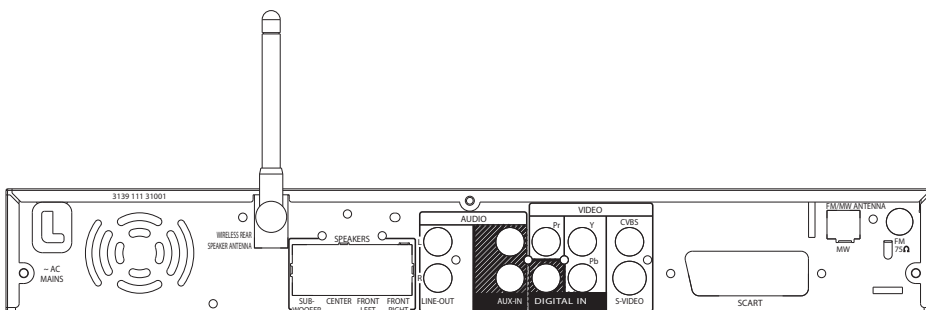

Audio Playback

- Compression format: Dolby Digital, DTS, MP3, PCM, Windows Media™ Audio
- Playback Media: CD, MP3-CD, WMA, CD-R, CD-RW, SACD Multichannel, SACD Stereo
- MP3 bit rates: 32-256 kbps and VBR

Still Picture Playback

- Playback Media: Picture CD
- Picture Compression Format: JPEG
- Picture Enhancement: Rotate, Slideshow with MP3 playback
- Slide show: with music (MP3)

Tuner/Reception/Transmission

- Antenna: AM Antenna, FM Antenna
- Auto digital tuning
- Auto store
- Number of Preset Channels: 20
- RDS: Station Name
- Tuner Bands: FM Stereo, MW

Connectivity

- Front / Side connections: USB
- Other connections: AUX in, ComponentVideo out, Progressive, Composite video (CVBS) out, Digital coaxial in, Easy-Fit speaker connectors, FM Antenna, Line out, MW Antenna, S-Video out, SCART1 (CVBS, S-video/RGB out)

Convenience

- Remote Control: Multi-functional
- Remote control: 3139 2587 0141

Accessories

- Included Accessories: 1x center speaker, 1x subwoofer, 2x front satellite speakers, 2x rear satellite speakers, AC Power Cord, Batteries for remote control, FM/MW Antenna, Quick Use Guide, Remote Control, Scart Cable, User Manual, Warranty certificate, Wireless receiver

Dimensions

- Center speaker dimensions (W x H x D): 225 x 94 x 75 mm
- Center Speaker Weight: 0.78 kg
- Packaging dimensions (W x H x D): 547 x 310 x 539 mm
- Receiver dimensions (W x H x D): 210 x 55 x 185 mm

Issue date 2009-08-06

Version: 1.0.8

12 NC: 9073 100 12493
EAN: 87 10895 90780 4

© 2009 Koninklijke Philips Electronics N.V.
All Rights reserved.

Specifications are subject to change without notice.
Trademarks are the property of Koninklijke Philips
Electronics N.V. or their respective owners.

www.philips.com