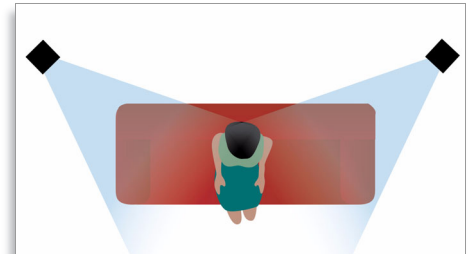

Wireless rear speakers

Wireless rear speakers give you scalability and mobility in speaker placement. Developed using interference-free technology, wireless speakers provide full surround sound without unsightly wire connections.

USB Direct

Simply plug your device into the USB port on your Philips DVD system. Your digital music and photos will be played directly from the device. Now you can share your favorite moments with family and friends.