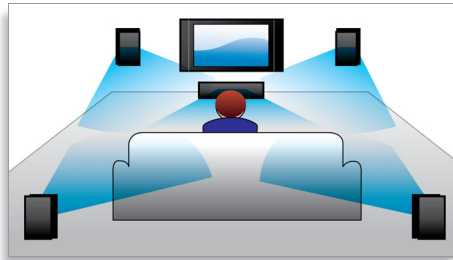

DTS, DolbyDigital, ProLogic II

A built-in DTS and Dolby Digital decoder eliminates the need for an external decoder by processing all six channels of audio information to provide a surround sound experience and an astoundingly natural sense of ambience and

dynamic realism. Dolby Pro Logic II provides five channels of surround processing from any stereo source.