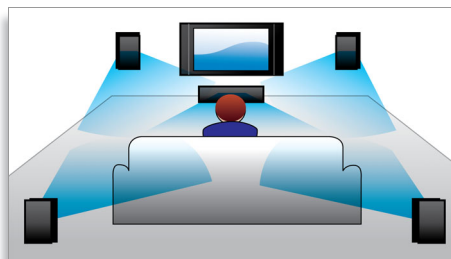

Dolby TrueHD and DTS-HD

Dolby TrueHD and DTS-HD Master Audio Essential deliver the finest sound from your Blu-ray Discs. Audio reproduced is virtually indistinguishable from the studio master, so you hear what the creators intended for you to hear. Dolby TrueHD and DTS-HD Master Audio Essential complete your high definition entertainment experience.