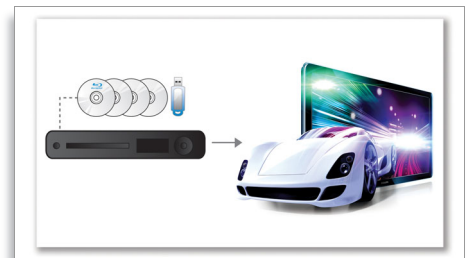

Plays it all

Play virtually any disc and any media format you want - whether they are 3D Blu-ray Discs, DVDs, VCDs, CDs or USB devices.

Experience the unbeatable convenience of great playability, and the luxury of sharing media files on your TV or home theatre system.