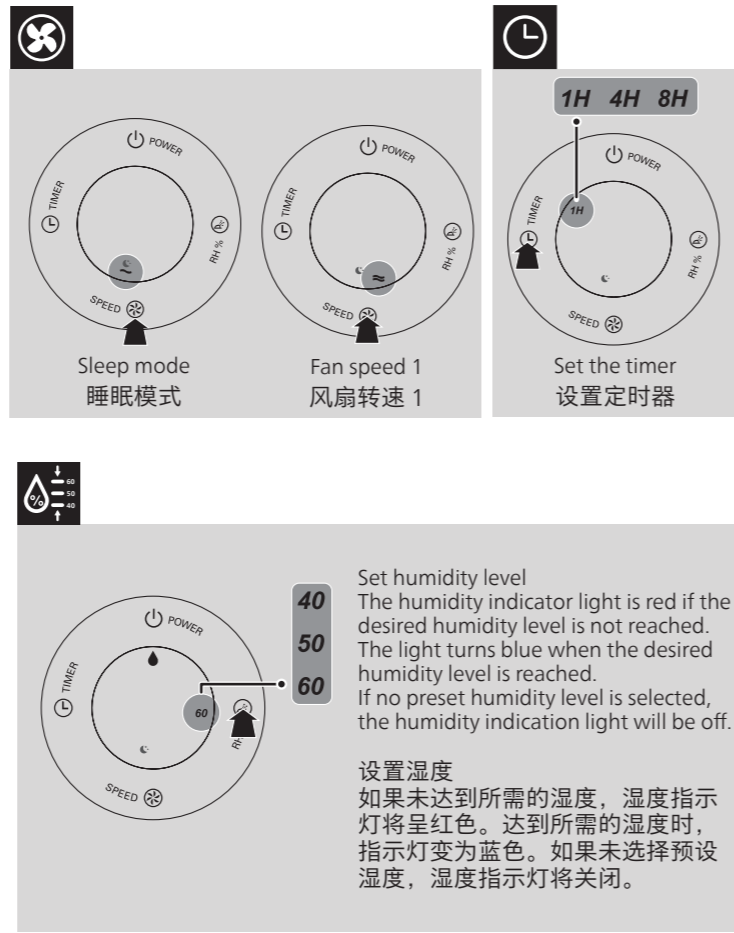

Recommend to clean the humidification filter every week to keep hygienic. Please soak the humidification filter with mid or acid cleanser (24g citric acid with 4L water) for 1 hour.

建议每周清洁加湿滤网，保持卫生。请使用中性或酸性清洁剂（24克柠檬酸兑4升水）浸泡加湿滤网1小时。