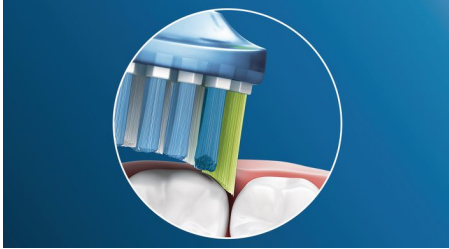

Highlights

Say goodbye to plaque

And thanks to its flexible design, it removes up to 10x more plaque from hard-to-reach areas* for a truly deep clean along the gum line and between teeth.

Focus on gum health

With the Philips Sonicare Premium Gum Care brush head, even the deepest clean is gentle. As your toothbrush moves along the gum line, Premium Gum Care's flexible sides and bristles absorb any excess pressure so your gums are protected, even if you brush too hard. Bristles work hard to remove plaque and bacteria along the gum line helping to improve gum health. Thanks to this brush head's curved design, you can be sure of maximized bristle contact.

Whiter teeth, fast

Dense bristles packed into the center of the Philips Sonicare Premium White brush head work hard to remove plaque, and everyday surface stains from food and drinks. Flexing sides let bristles contour to the unique shape of your teeth and gums for deep cleaning and a brighter smile in just 3 days.

Adaptive cleaning technology

You get a personalized clean every time you brush with our adaptive cleaning technology. Soft, flexible rubber sides let the Premium Plaque Control, Premium Gum Care and Premium White adapt to the unique contours of your mouth. Our bristles adjust to your gums and teeth, giving you up to 4x more surface contact** than a regular brush head for deeper cleaning, even in hard to reach spots. The adaptive cleaning technology also allows gentle tracking along the gumline and absorb excessive brushing pressure, and enables an enhanced sweeping motion for a unique in-mouth feel and superior cleaning.