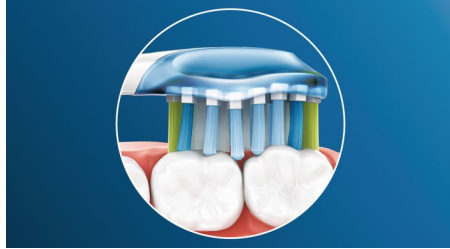

Highlights

Say goodbye to plaque

And thanks to its flexible design, it removes up to 10x more plaque from hard-to-reach areas* for a truly deep clean along the gum line and between teeth.

Focus on gum health

With the Philips Sonicare Premium Gum Care brush head, even the deepest clean is gentle. As your toothbrush moves along the gum line, Premium Gum Care's flexible sides and bristles absorb any excess pressure so your gums are protected, even if you brush too hard. Bristles work hard to remove plaque and bacteria along the gum line helping to improve gum health. Thanks to this brush head's curved design, you can be sure of maximized bristle contact.

Whiter teeth, fast

Dense bristles packed into the center of the Philips Sonicare Premium White brush head work hard to remove plaque, and everyday surface stains from food and drinks. Flexing sides let bristles contour to the unique shape of your teeth and gums for deep cleaning and a brighter smile in just 3 days.

Adaptive cleaning technology

You get a personalized clean every time you brush with our adaptive cleaning technology. Soft, flexible rubber sides let the Premium Plaque Control, Premium Gum Care and Premium White adapt to the unique contours of your mouth. Our bristles adjust to your gums and teeth, giving you up to 4x more surface contact** than a regular brush head for deeper cleaning, even in hard to reach spots. The adaptive cleaning technology also allows gentle tracking along the gumline and absorb excessive brushing pressure, and enables an enhanced sweeping motion for a unique in-mouth feel and superior cleaning.