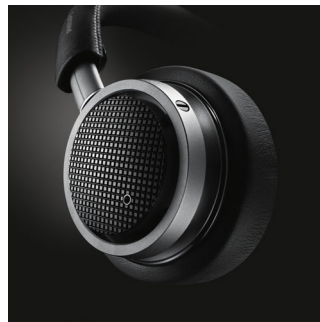

Bass Reflex System (BRS)

The headphone's acoustic closed-back architecture features a Bass Reflex System that essentially comprises ear-shells with strategically placed vents. These regulate the air pressure within the internal chamber, providing the diaphragm with a controlled environment for optimal acoustic response. Working in conjunction with the acoustic seal capture, every natural sound detail is isolated and precise and dynamic bass is delivered, without any compromising on sound clarity.

Double-layered earshells

The Philips Fidelio M1MKII's double-layered earshells are engineered to reduce resonance and to dampen vibration for genuinely precise and clean sound so you hear every superb sound detail. The solid, layered construction ensures durability and comfort, making the M1MKII an ideal music companion for a long time to come.

Lighter voice coil

The Fidelio M1MKII utilizes a lighter voice coil compared to its predecessors, ensuring greater clarity in the low frequencies and wider extension in the high frequencies. The result is more finely detailed, spacious sound overall.