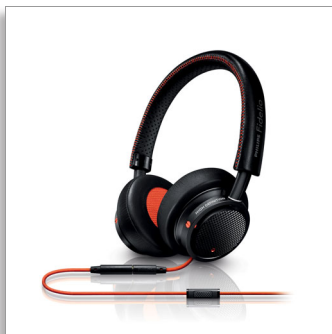

High resolution audio

On-ear
Deluxe memory foam cushions
Flat folding

M1MKIIBO

High fidelity sound, meticulously crafted

Melding best-in-class sound and true comfort in an iconic design, the Philips Fidelio M1MKII is expertly engineered and crafted for high definition music enjoyment. Its light yet sturdy design also ensures superb noise isolation on the go.

Full immersion in pristine details

- High Resolution audio reproduces music in its purest form
- Optimized 40mm neodymium drivers for pure authentic sound
- Lighter voice coil for improved clarity and wider soundstage
- Acoustically sealed to keep sound details in, noise out
- Bass Reflex System delivers clear, dynamic and balanced bass
- Double-layered earshells engineered for sound precision

Intuitive and enjoyable ease of use

- In-line control and mic switches you between music and calls
- Faux suede pouch offers stylish headphone protection

Move in comfort

- Deluxe memory foam cushions for an ergonomic fit
- Aluminum and stitched fine leather for premium look and feel

WHAT HIFI?
AWARDS 2014

PHILIPS
Fidelio